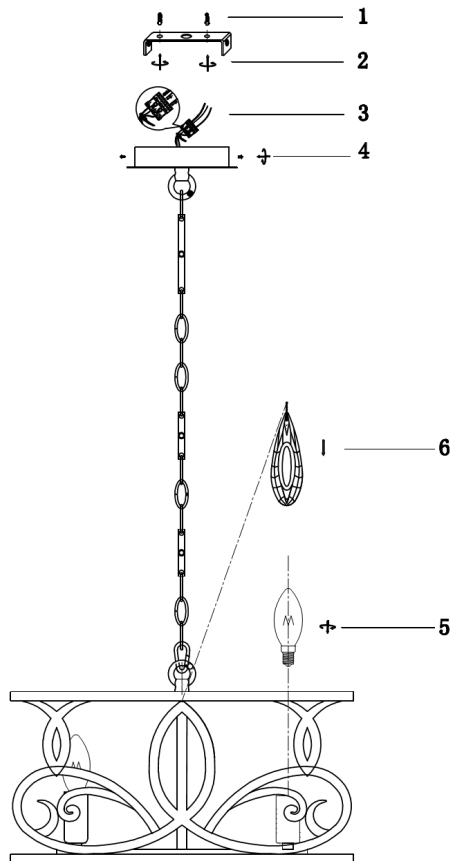

# Instruction

Collection: HOUSE

Series: EISNER

Model: H237-06-G

Ceiling

- Ceiling

6 x E14 (40W)

**MAYTONI**  
DECORATIVE LIGHTING