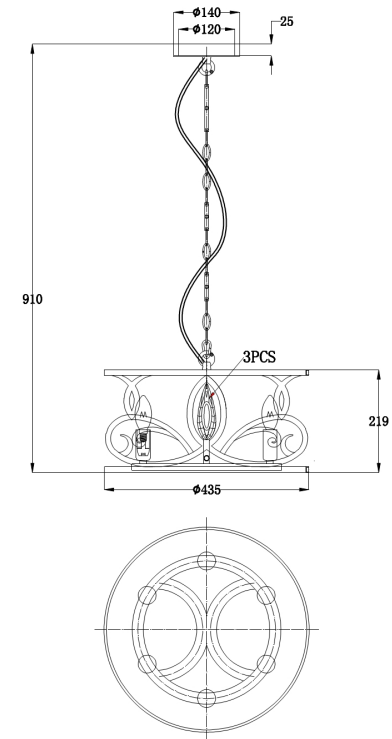

# Instruction

Collection: HOUSE

Series: EISNER

Model: H237-06-G

Ceiling

- Ceiling

6 x E14 (40W)

**MAYTONI**  
DECORATIVE LIGHTING