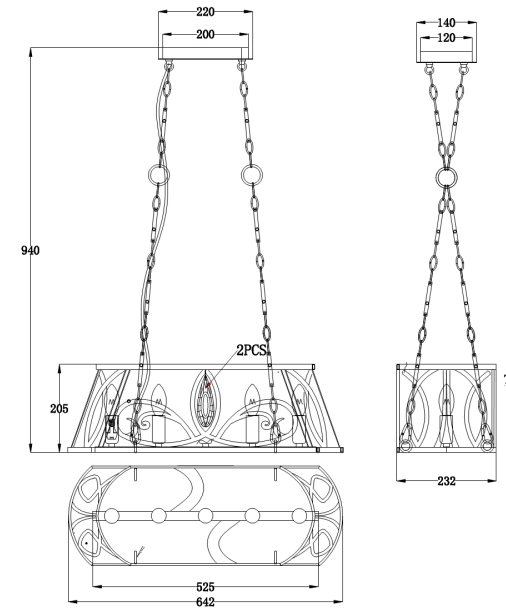

Instruction

Collection: HOUSE

Series: EISNER

Model: H237-05-G

Ceiling

- Ceiling

5 x E14 (40W)

MAYTONI
DECORATIVE LIGHTING