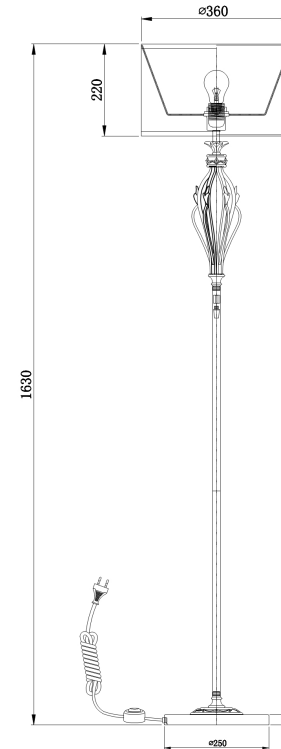

Instruction

Collection: HOUSE
Series: FIORE
Model: H235-FL-01-G
Mobile

- Mobile

1 x E27 (40W)

MAYTONI
DECORATIVE LIGHTING

www.maytoni.de