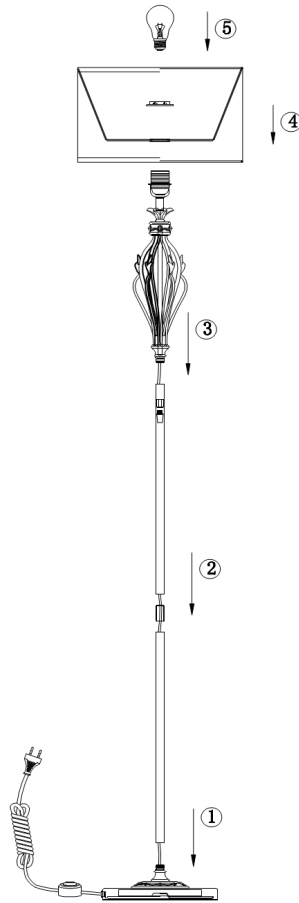

Instruction

Collection: HOUSE
Series: FIORE
Model: H235-FL-01-G
Mobile

- Mobile

1 x E27 (40W)

MAYTONI
DECORATIVE LIGHTING

www.maytoni.de