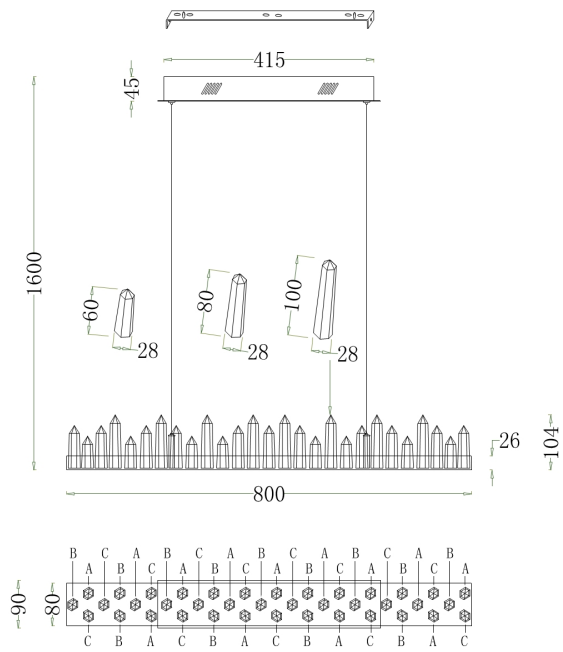

# Instruction

Collection: HOUSE  
 Series: GLETSCHER  
 Model: H186-PL-01-40W-BS  
 Ceiling

	max 40W 2253 LM	<b>MAYTONI</b> DECORATIVE LIGHTING <a href="http://www.maytoni.de">www.maytoni.de</a>