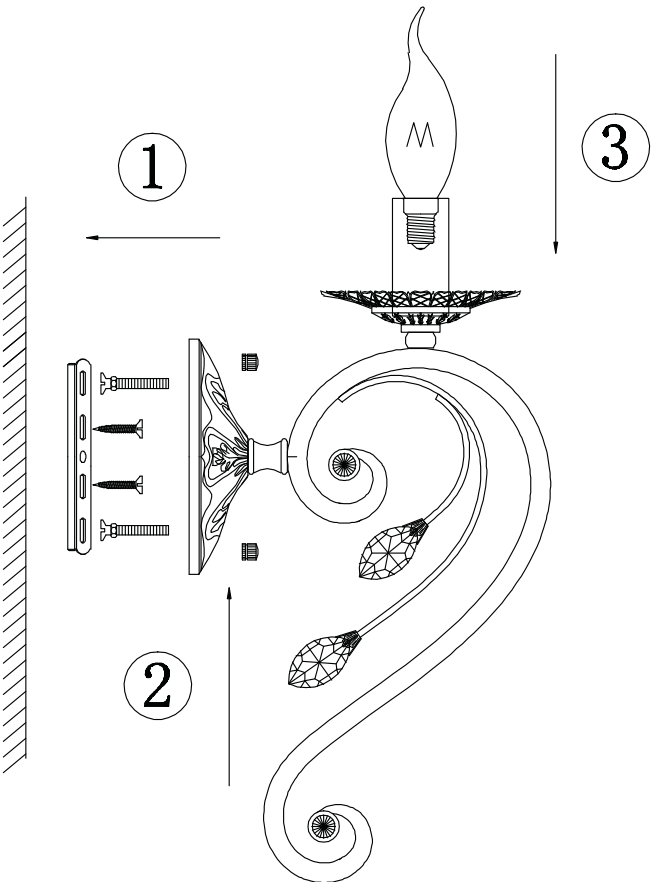

# Instruction

Collection: House  
Series: Leaves  
Model: H109-01-R  
Wall-mounted

 – Wall-mounted

  
1 x E14 (60w)

**MAYTONI**  
DECORATIVE LIGHTING  
[www.maytoni.de](http://www.maytoni.de)