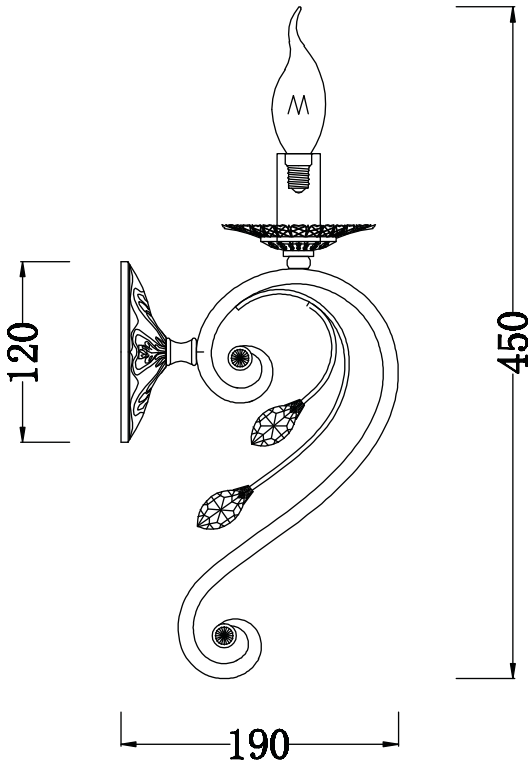

# Instruction

Collection: House  
Series: Leaves  
Model: H109-01-R  
Wall-mounted

 – Wall-mounted

  
1 x E14 (60w)

**MAYTONI**  
DECORATIVE LIGHTING  
[www.maytoni.de](http://www.maytoni.de)