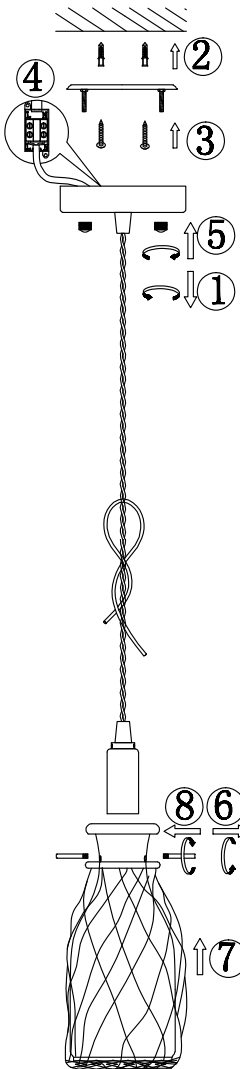

Instruction

Collection: House
Series: Rappe
Model: H099-11-B
Ceiling

1 x E14 (40w)

MAYTONI
DECORATIVE LIGHTING

www.maytoni.de