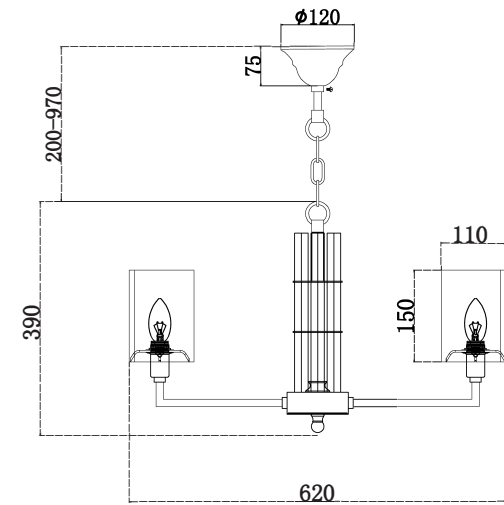

Instruction

H015PL-06G

6 x E14 (40W)

Model: H015PL-06G

Collection: House

Pendant Lamps