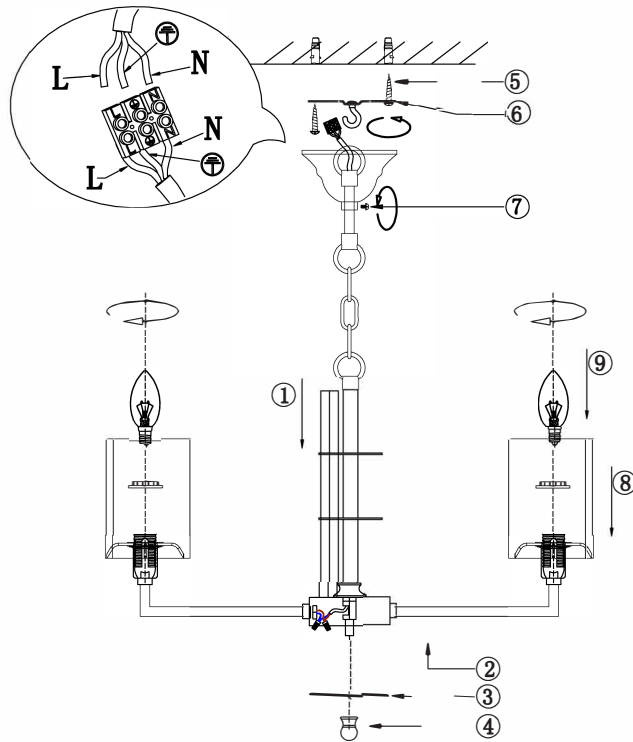

Instruction

H015PL-06G

6 x E14 (40W)

Model: H015PL-06G

Collection: House

Pendant Lamps