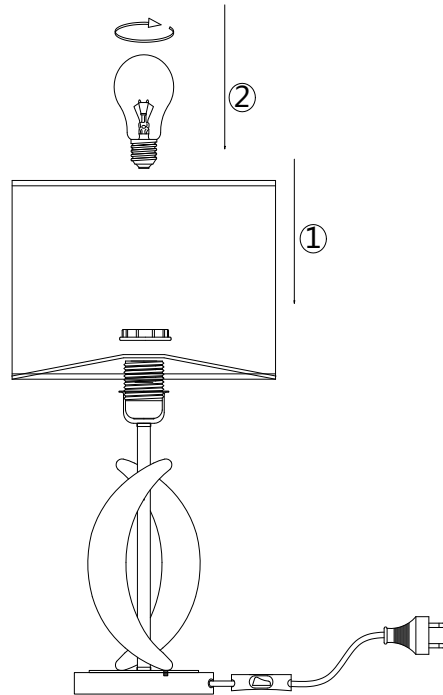

Instruction

H013TL-01G

1 x E27 (40W)

Model: H013TL-01G
Collection: House
Series: Cima

Table Lamps