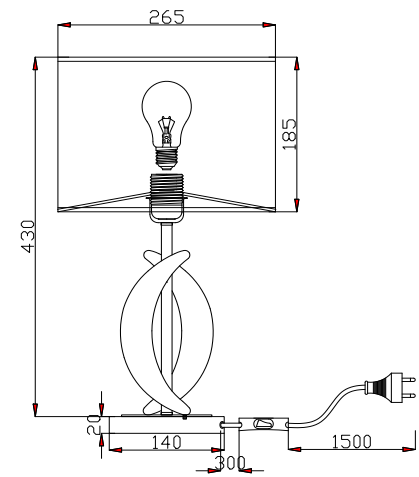

Instruction

H013TL-01G

1 x E27 (40W)

Model: H013TL-01G
Collection: House
Series: Cima

Table Lamps