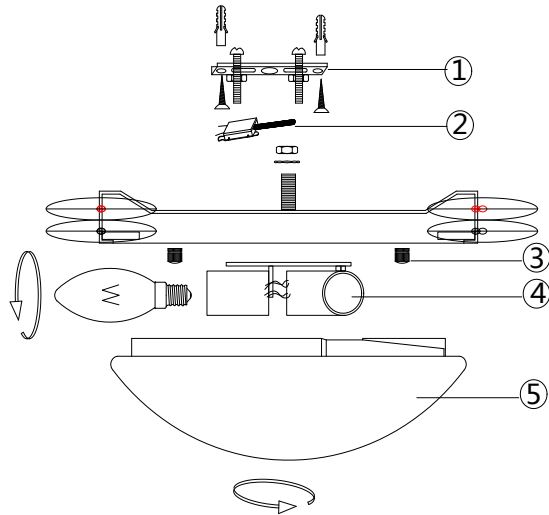

Instruction

H013CL-03G

3 x E14 (40W)

Model: H013CL-03G
Collection: House
Series: Cima

Ceiling Lamps