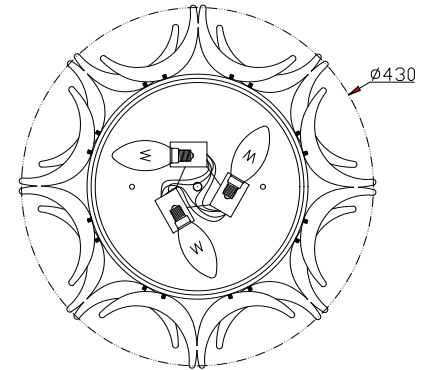

Instruction

H013CL-03G

3 x E14 (40W)

Model: H013CL-03G
Collection: House
Series: Cima

Ceiling Lamps