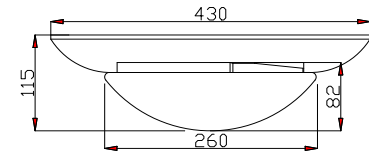

Instruction

H013CL-03G

3 x E14 (40W)

Model: H013CL-03G
Collection: House
Series: Cima

Ceiling Lamps