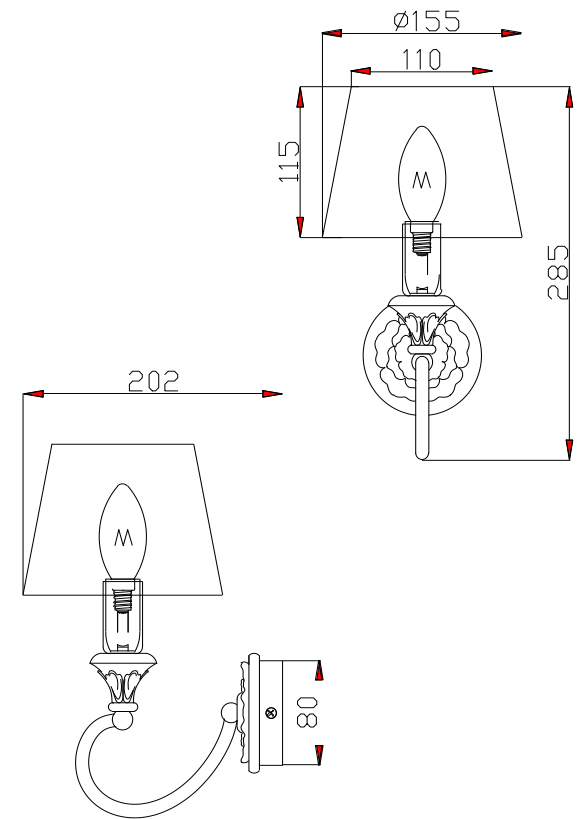

Instruction

H012WL-01G

1 x E14 (40W)

Model: H012WL-01G
Collection: House
Series: Marte

Wall Lamps