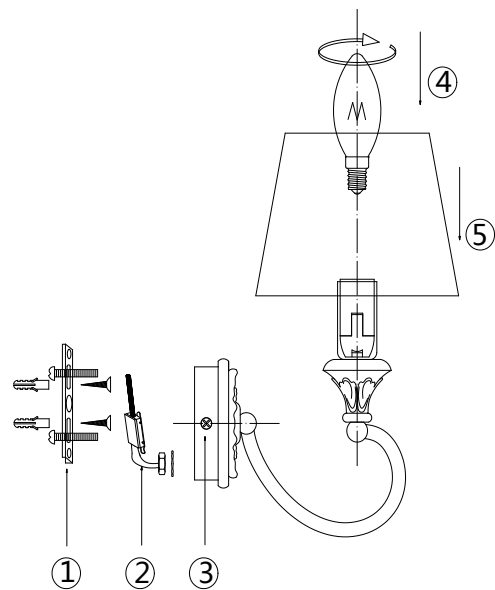

Instruction

H012WL-01G

1 x E14 (40W)

Model: H012WL-01G
Collection: House
Series: Marte

Wall Lamps