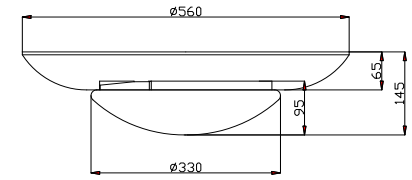

# Instruction

H012CL-04G

4 x E14 (40W)

Model: H012CL-04G  
Collection: House  
Series: Marte

Ceiling Lamps