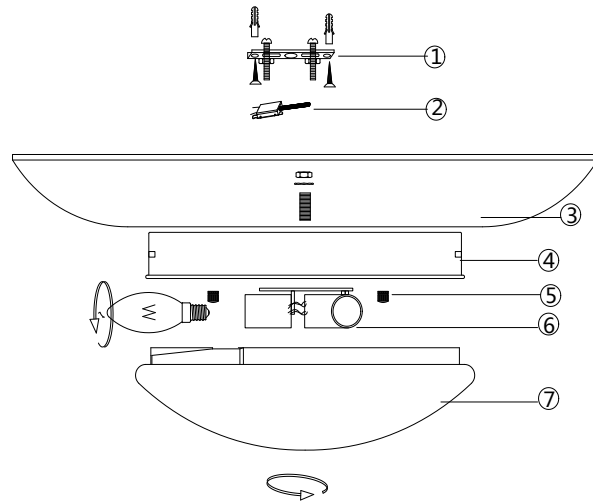

# Instruction

H012CL-04G

4 x E14 (40W)

Model: H012CL-04G  
Collection: House  
Series: Marte

Ceiling Lamps