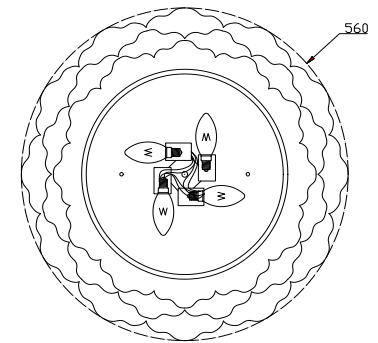

# Instruction

H012CL-04G

4 x E14 (40W)

Model: H012CL-04G  
Collection: House  
Series: Marte

Ceiling Lamps