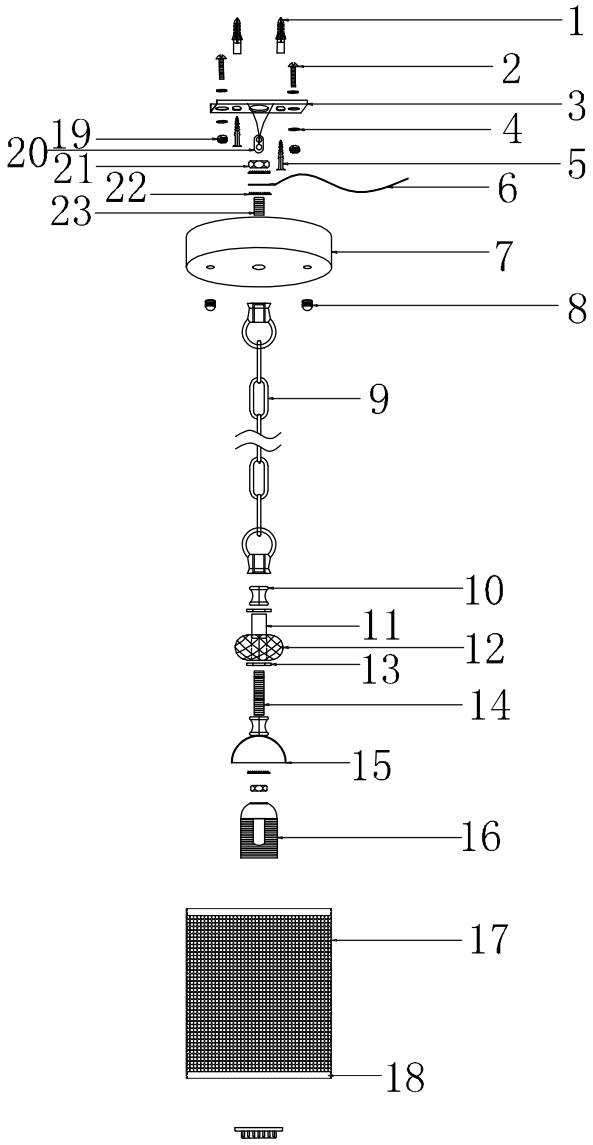

# Instruction

Collection: Fusion  
Series: Sherborn  
Model: F016-11-G  
Ceiling

  
1 x E27 (60w)

**MAYTONI**  
DECORATIVE LIGHTING

[www.maytoni.de](http://www.maytoni.de)