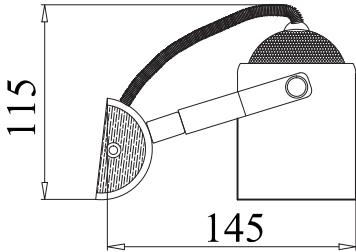

Instruction

Collection: Spot
Series: Valli
Model: ECO565-02-W
Suspended

- Suspended

2 x GU10 (50w)

MAYTONI
DECORATIVE LIGHTING

www.maytoni.de