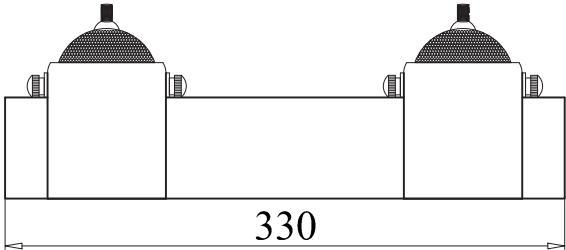

Instruction

Collection: Spot
Series: Valli
Model: ECO565-02-W
Suspended

- Suspended

2 x GU10 (50w)

MAYTONI
DECORATIVE LIGHTING

www.maytoni.de