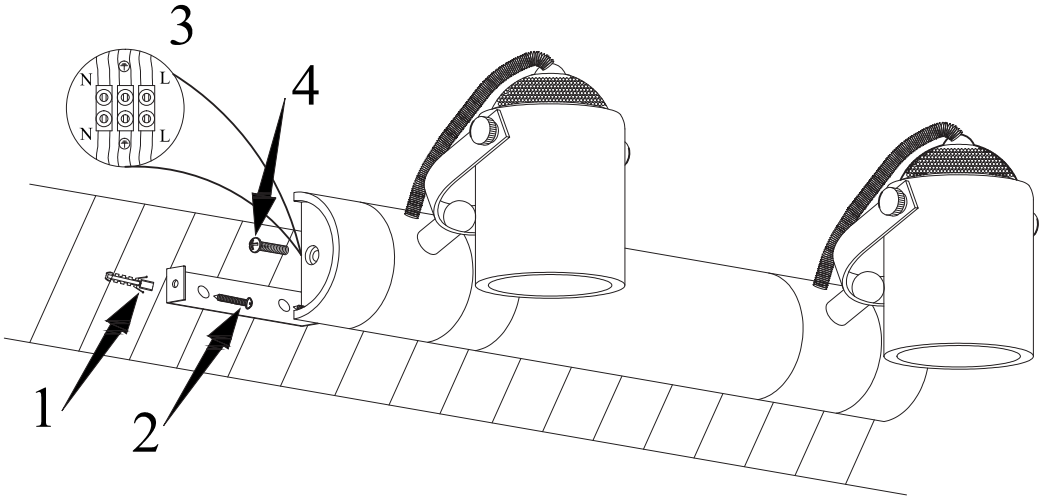

Instruction

Collection: Spot
Series: Valli
Model: ECO565-02-W
Suspended

- Suspended

2 x GU10 (50w)

MAYTONI
DECORATIVE LIGHTING

www.maytoni.de