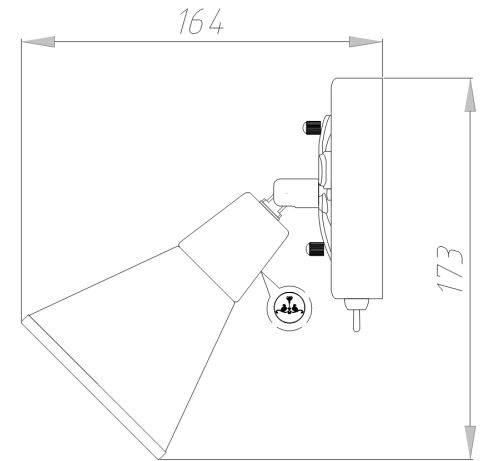

Instruction

Collection: SPOT
Series: LUTHER
Model: ECO008-01-G
Wall & ceiling

- Wall & ceiling

1 x E14 (40W)

MAYTONI
DECORATIVE LIGHTING

www.maytoni.de