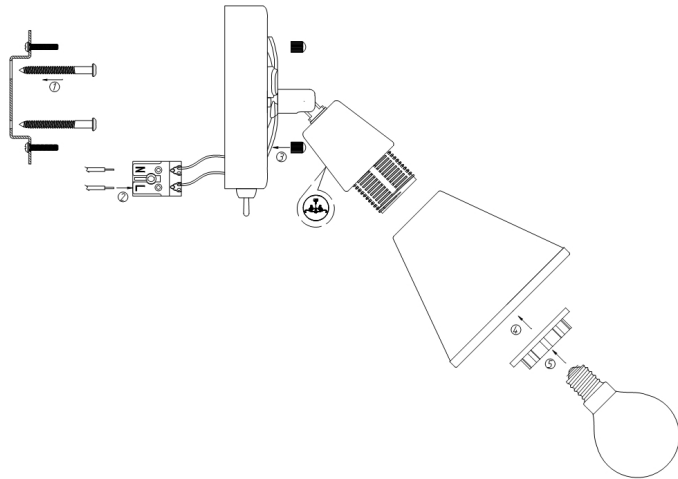

Instruction

Collection: SPOT
Series: LUTHER
Model: ECO008-01-G
Wall & ceiling

- Wall & ceiling

1 x E14 (40W)

MAYTONI
DECORATIVE LIGHTING

www.maytoni.de