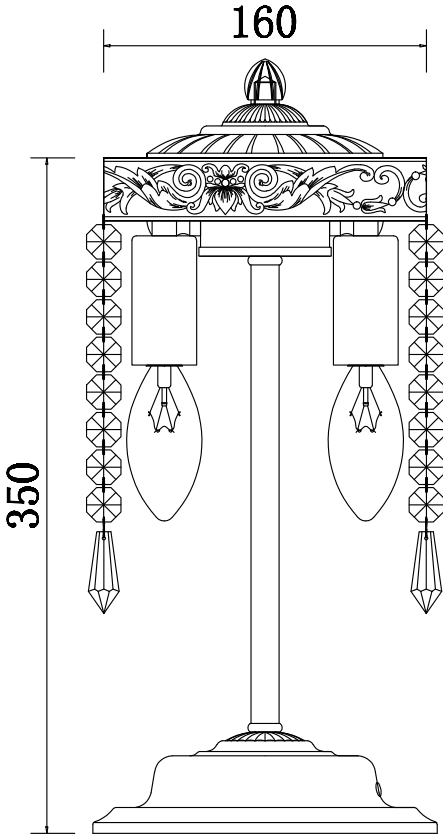

Instruction

Collection: Diamant crystal
Series: Palace
Model: DIA890-TL-02-G
Mobile

A

I – Mobile

350

160

2 x E14 (60w)

MAYTONI
DECORATIVE LIGHTING