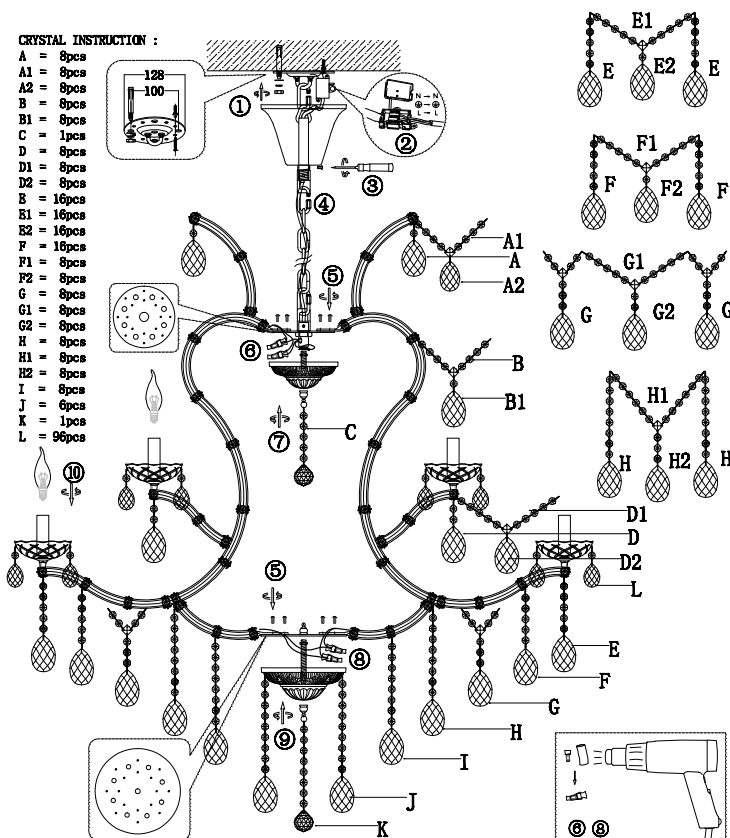

# Instruction

## DIA881-PL-24-G

24 x E14 (40W)

Model: DIA881-PL-24-G  
Collection: Royal Classic  
Series: Doris

Ceiling Lamps