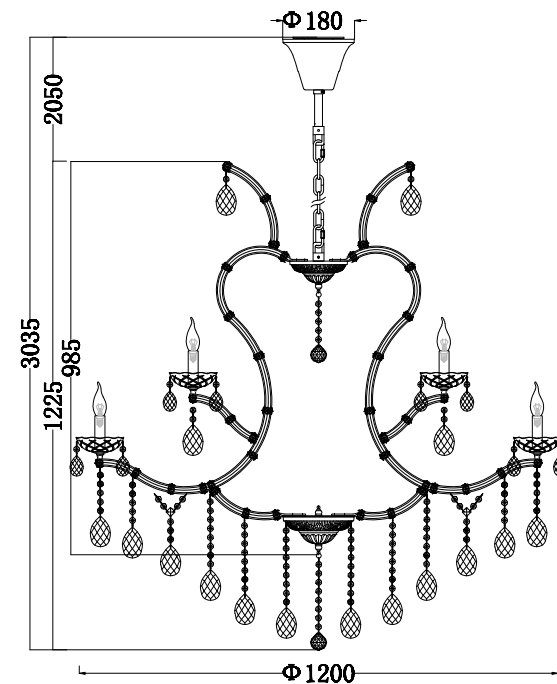

## DIA881-PL-24-G

24 x E14 (40W)

Model: DIA881-PL-24-G  
Collection: Royal Classic  
Series: Doris

Ceiling Lamps