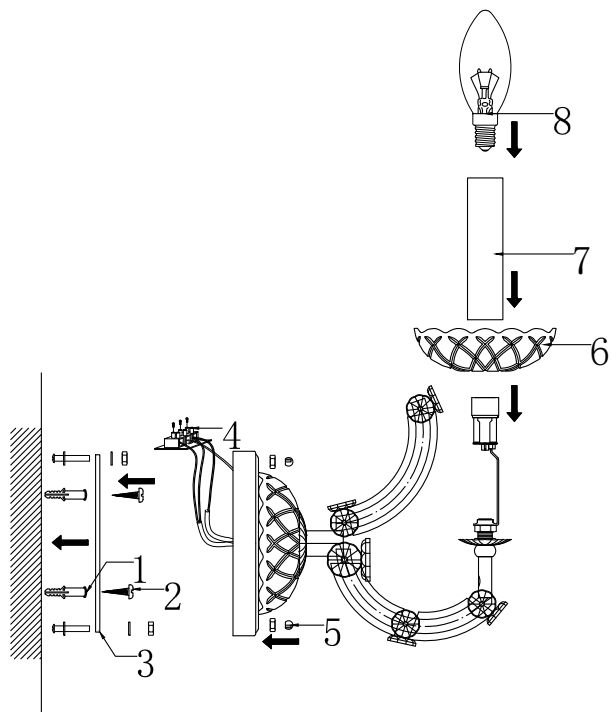

Instruction

DIA880-WL-02-G

- A=1
- B=2
- C=2
- D=1
- E=8

2 x E14 (40W)

Model: DIA880-WL-02-G
Collection: Royal Classic

Wall Lamps