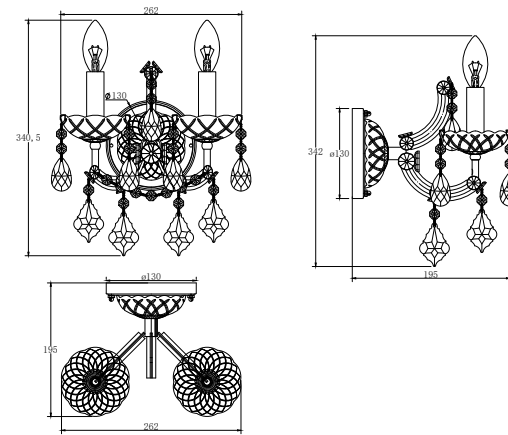

Instruction

DIA880-WL-02-G

- A=1
- B=2
- C=2
- D=1
- E=8

2 x E14 (40W)

Model: DIA880-WL-02-G
Collection: Royal Classic

Wall Lamps