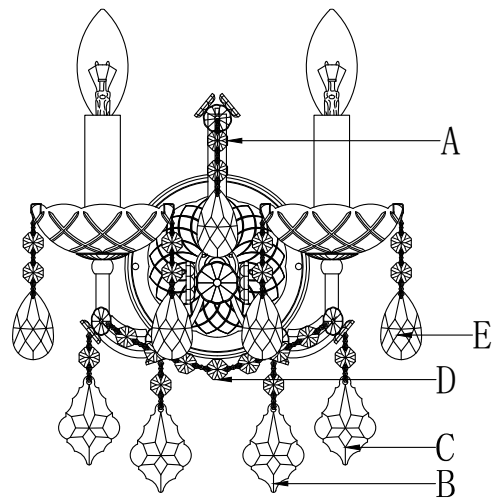

Instruction

DIA880-WL-02-G

- A=1
- B=2
- C=2
- D=1
- E=8

2 x E14 (40W)

Model: DIA880-WL-02-G
Collection: Royal Classic

Wall Lamps