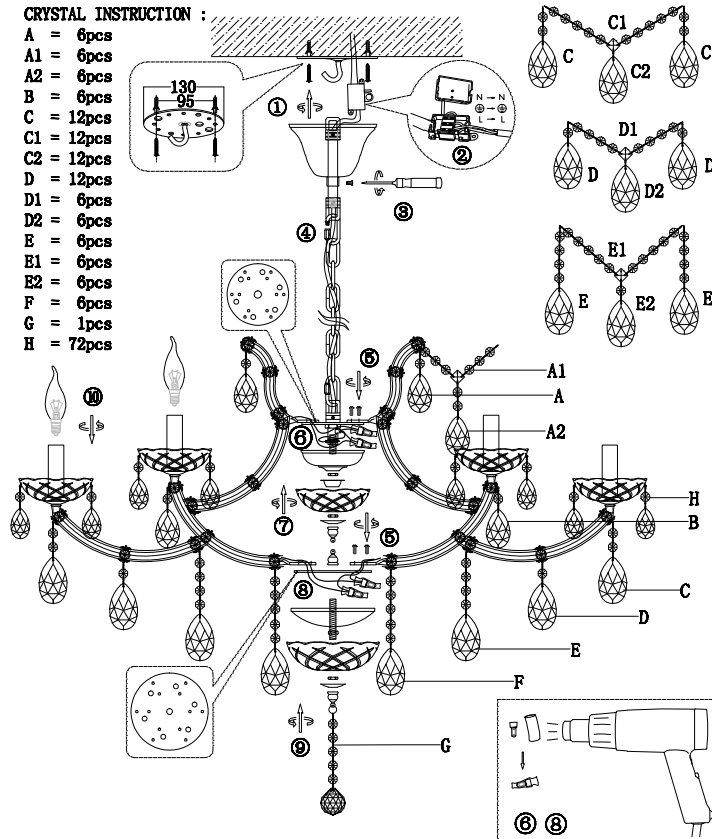

CRYSTAL INSTRUCTION :

- A = 6pcs
- A1 = 6pcs
- A2 = 6pcs
- B = 6pcs
- C = 12pcs
- C1 = 12pcs
- C2 = 12pcs
- D = 12pcs
- D1 = 6pcs
- D2 = 6pcs
- E = 6pcs
- E1 = 6pcs
- E2 = 6pcs
- F = 6pcs
- G = 1pc
- H = 72pcs

18 x E14 (40W)

Model: DIA880-PL-18-G
Collection: Royal Classic
Series: Erna

Ceiling Lamps