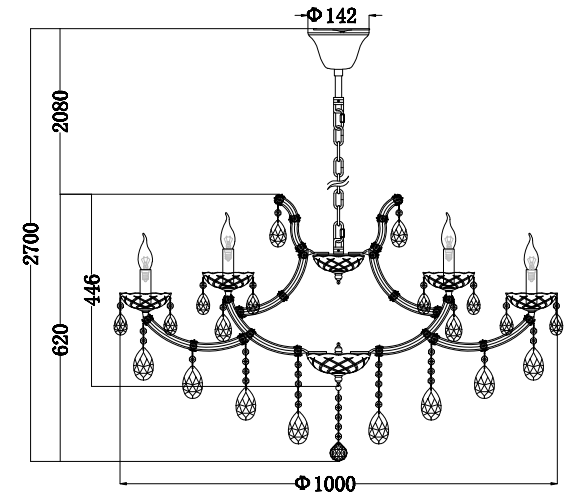

CRYSTAL INSTRUCTION :

- A = 6pcs
- A1 = 6pcs
- A2 = 6pcs
- B = 6pcs
- C = 12pcs
- C1 = 12pcs
- C2 = 12pcs
- D = 12pcs
- D1 = 6pcs
- D2 = 6pcs
- E = 6pcs
- E1 = 6pcs
- E2 = 6pcs
- F = 6pcs
- G = 1pc
- H = 72pcs

18 x E14 (40W)

Model: DIA880-PL-18-G
Collection: Royal Classic
Series: Erna

Ceiling Lamps