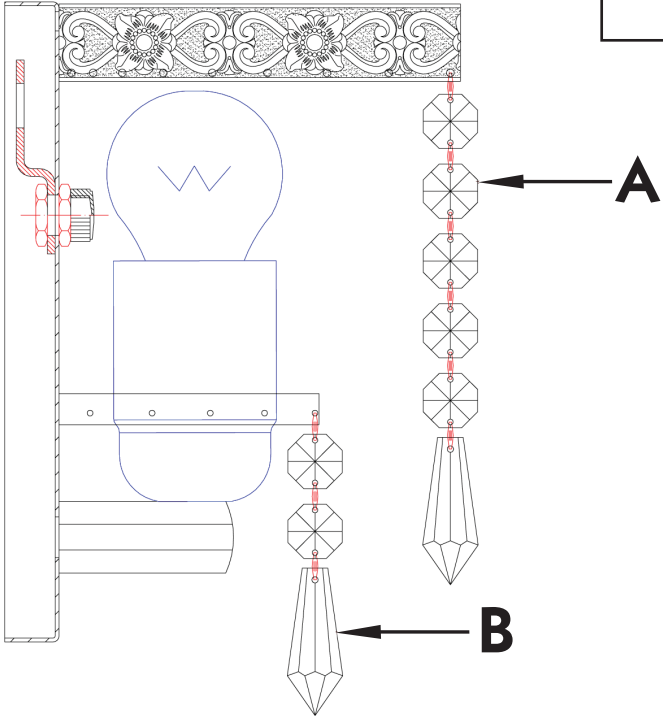

Instruction

Collection: Diamant crystal
Series: Fabric
Model: DIA784-WL-01-G
Wall-mounted

– Wall-mounted

1 x E27 (60w)

MAYTONI
DECORATIVE LIGHTING

www.maytoni.de