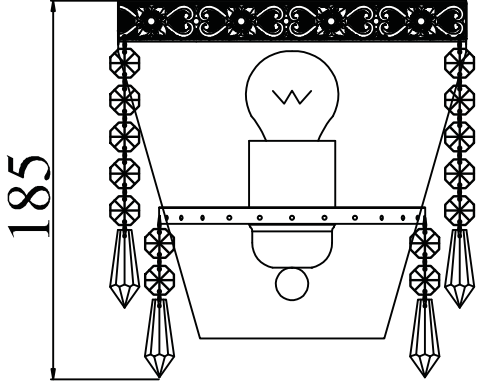

Instruction

Collection: Diamant crystal
Series: Fabric
Model: DIA784-WL-01-G
Wall-mounted

– Wall-mounted

1 x E27 (60w)

MAYTONI
DECORATIVE LIGHTING

www.maytoni.de