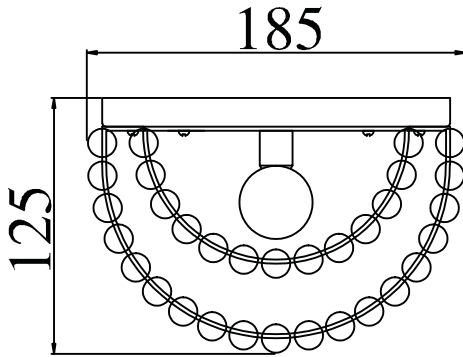

Instruction

Collection: Diamant crystal
Series: Fabric
Model: DIA784-WL-01-G
Wall-mounted

– Wall-mounted

1 x E27 (60w)

MAYTONI
DECORATIVE LIGHTING

www.maytoni.de