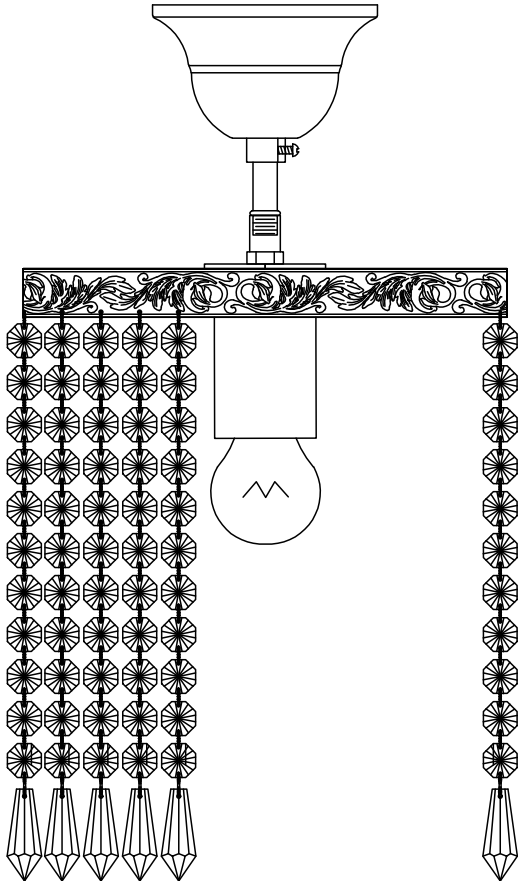

Instruction

A

Collection: Diamant crystal
Series: Sfera
Model: DIA784-CL-01-G
Suspended

– Suspended

1 x E27 (60w)

MAYTONI
DECORATIVE LIGHTING

www.maytoni.de