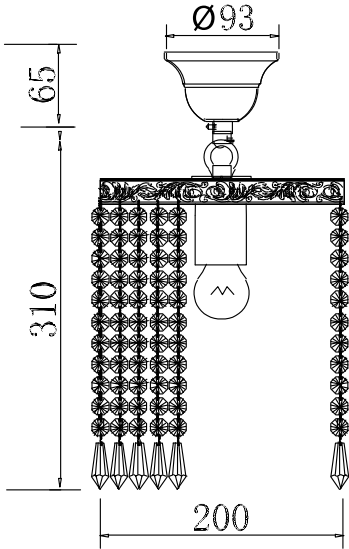

Instruction

A

Collection: Diamant crystal
Series: Sfera
Model: DIA784-CL-01-G
Suspended

– Suspended

1 x E27 (60w)

MAYTONI
DECORATIVE LIGHTING

www.maytoni.de