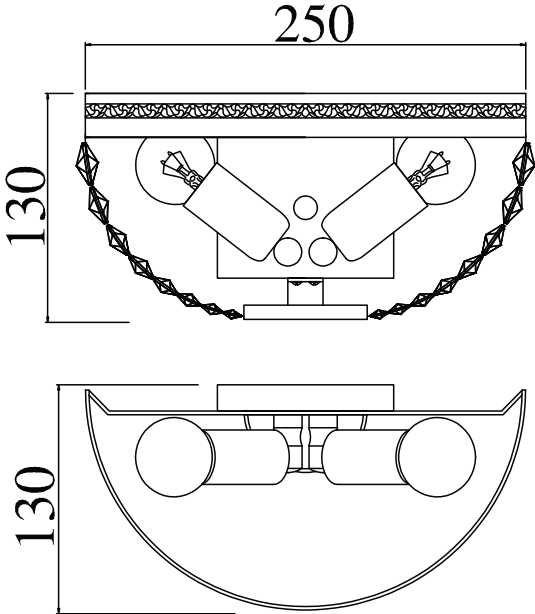

# Instruction

Collection: Diamant Crystal  
Series: Ottilia  
Model: DIA700-WL-02-N  
Wall

– Wall-mounted

2 x E14 (60w)

**MAYTONI**  
DECORATIVE LIGHTING

[www.maytoni.de](http://www.maytoni.de)