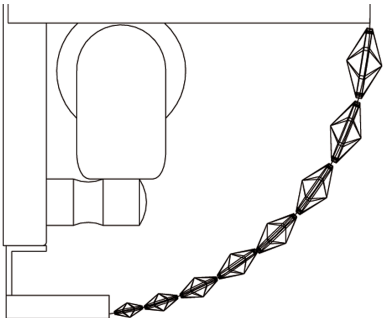

# Instruction

Collection: Diamant Crystal  
Series: Ottilia  
Model: DIA700-WL-02-N  
Wall

– Wall-mounted

2 x E14 (60w)

**MAYTONI**  
DECORATIVE LIGHTING

[www.maytoni.de](http://www.maytoni.de)