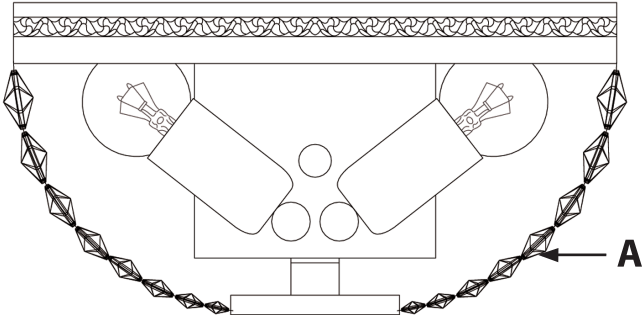

# Instruction

Collection: Diamant Crystal  
Series: Ottilia  
Model: DIA700-WL-02-N  
Wall

– Wall-mounted

2 x E14 (60w)

**MAYTONI**  
DECORATIVE LIGHTING

[www.maytoni.de](http://www.maytoni.de)