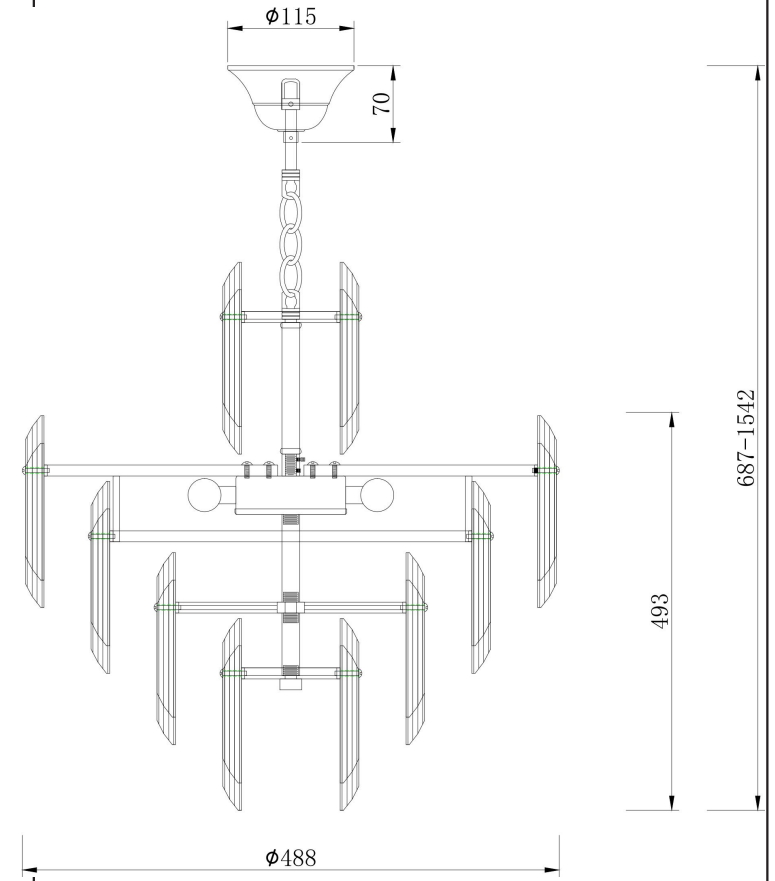

Two sizes of crystal hole spacing hanging.
Start from the bottom iron circle.

6xE14 40W

Model: DIA200PL-06G
Collection: Neoclassic

Pendant Lamps