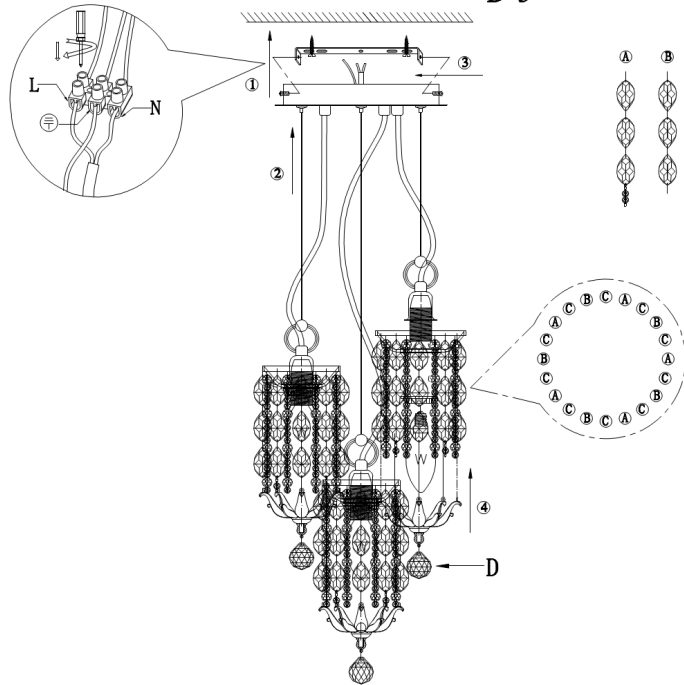

# Instruction

Collection: DIAMANT CRYSTAL

Series: RONTA

Model: DIA107-PL-03-R

Ceiling

A=15  
B=15  
C=30  
D=3

- Ceiling

3 x E14 (60W)