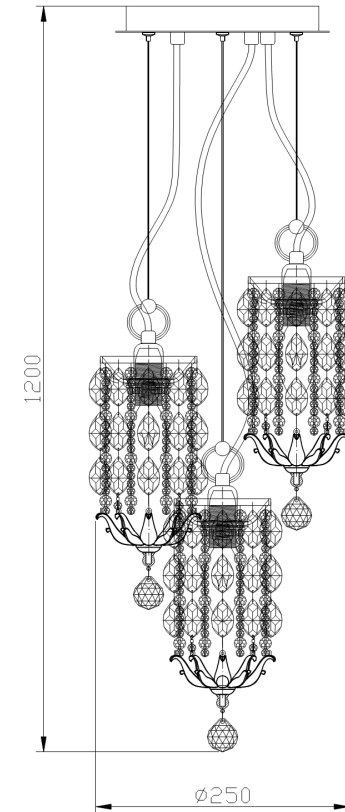

# Instruction

Collection: DIAMANT CRYSTAL

Series: RONTA

Model: DIA107-PL-03-R

Ceiling

A=15  
B=15  
C=30  
D=3

- Ceiling

3 x E14 (60W)