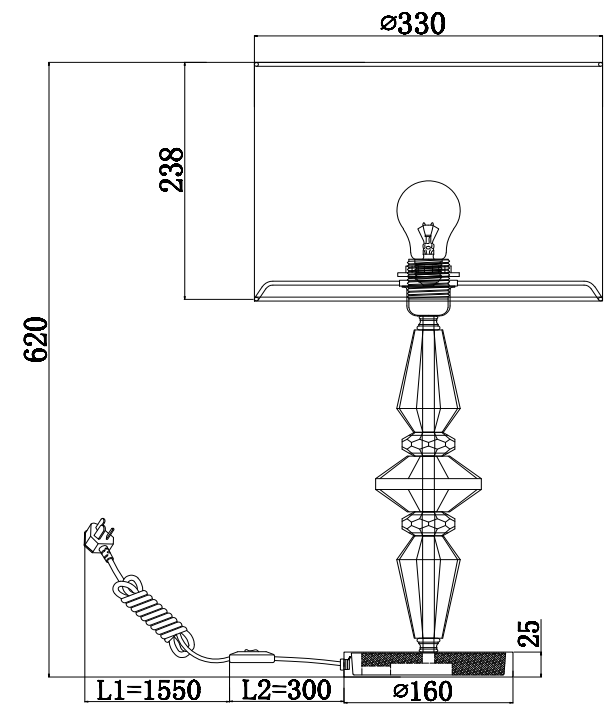

# Instruction

DIA091TL-01BZ

1 x E27 (40W)

Model: DIA091TL-01BZ  
Collection: Diamant Crystal  
Series: Monte Carlo

Table Lamps