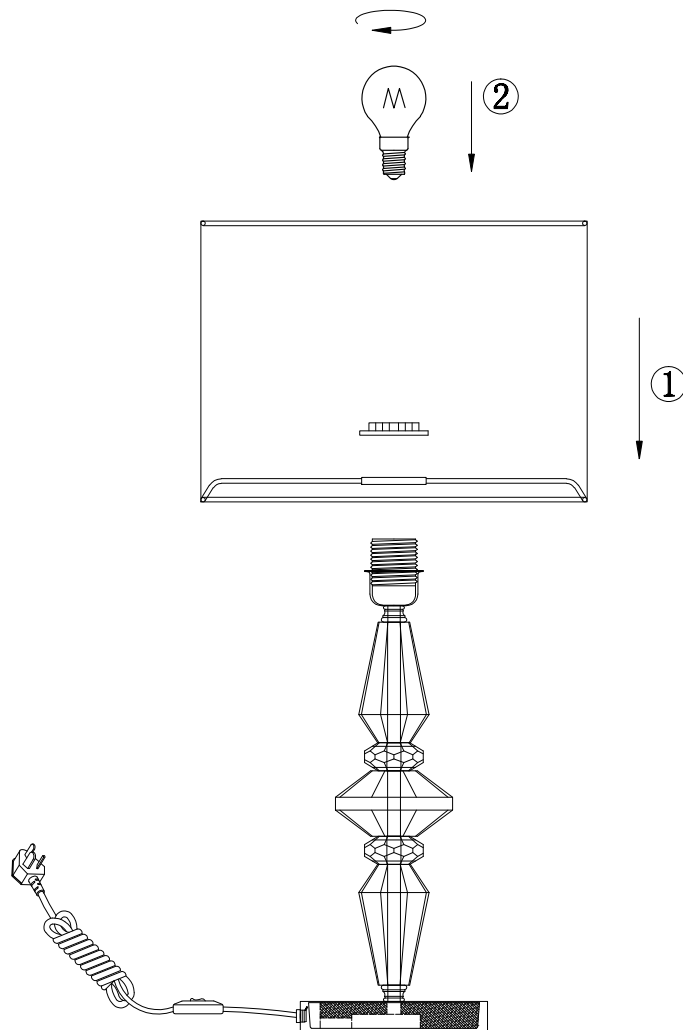

# Instruction

DIA091TL-01BZ

1 x E27 (40W)

Model: DIA091TL-01BZ  
Collection: Diamant Crystal  
Series: Monte Carlo

Table Lamps