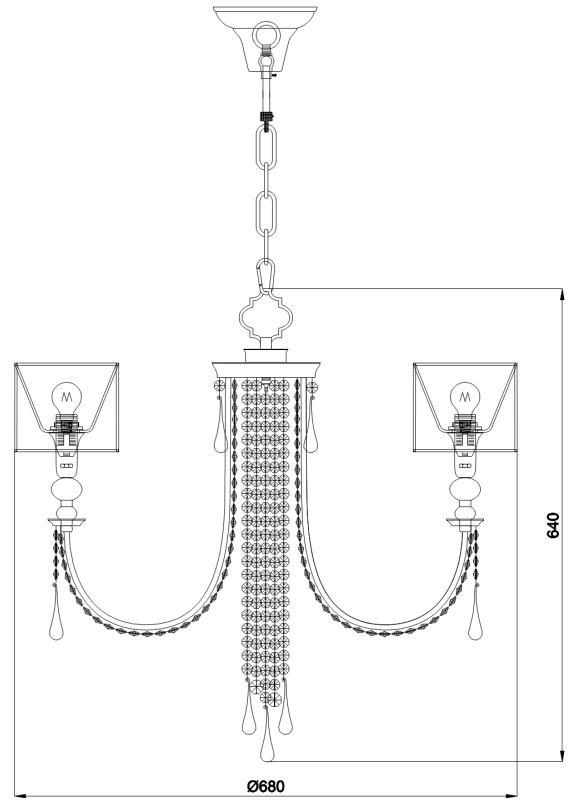

Instruction

Collection: HOUSE
 Series: BIENCE
 Model: DIA018-06-NG
 Ceiling

 6 x E14 (40W)

MAYTONI
 DECORATIVE LIGHTING
www.maytoni.de