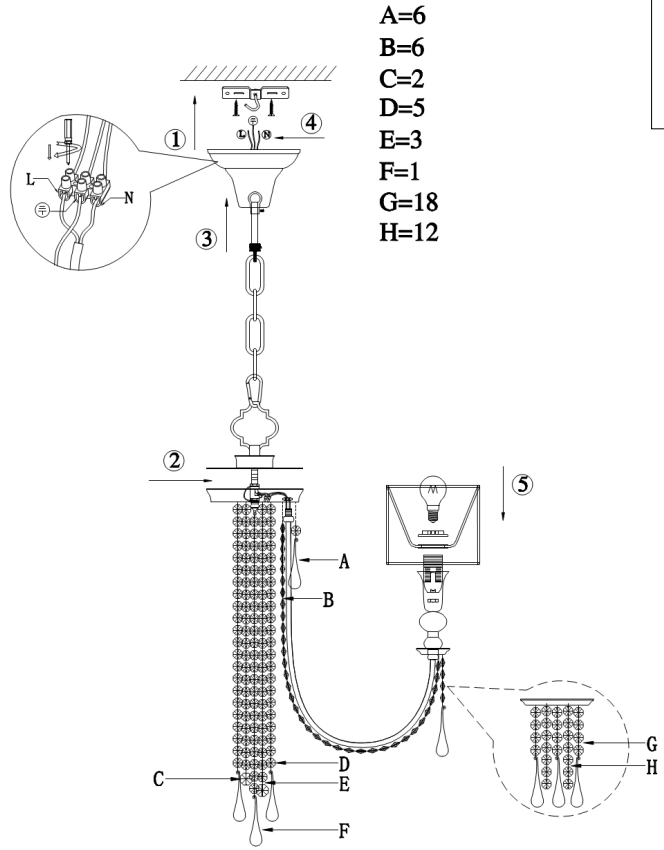

Instruction

Collection: HOUSE
 Series: BIENCE
 Model: DIA018-06-NG
 Ceiling

 6 x E14 (40W)

MAYTONI
 DECORATIVE LIGHTING
www.maytoni.de