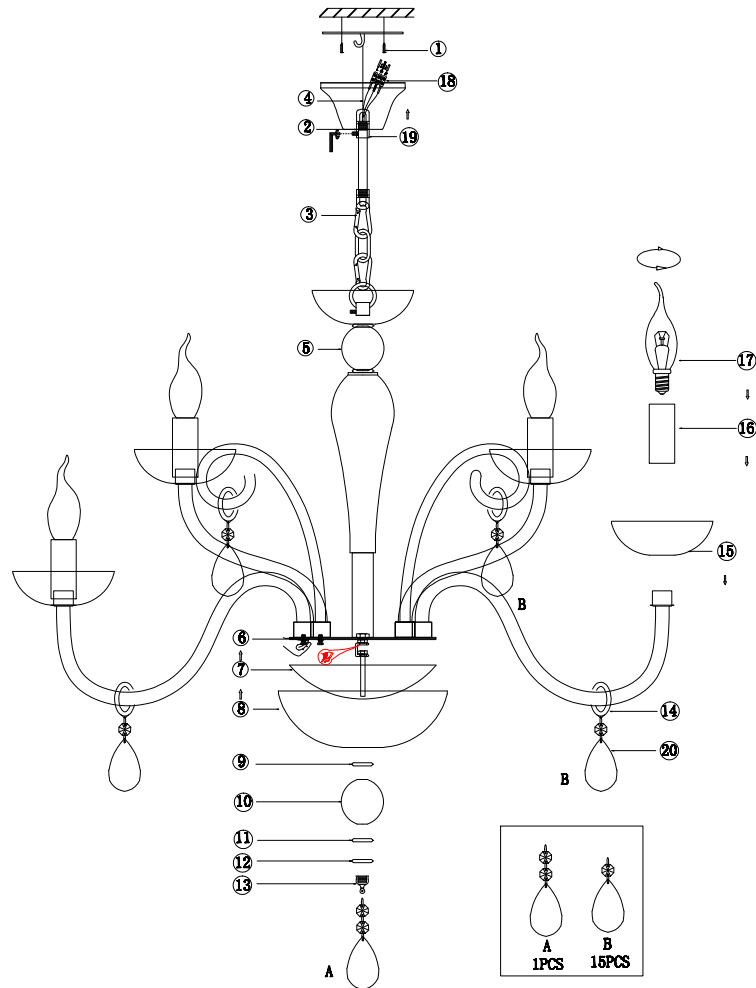

## DIA011PL-15W

15 x E14 (40W)

Model: DIA011PL-15W  
Collection: Diamant Crystal  
Series: Cecilia

Ceiling Lamps