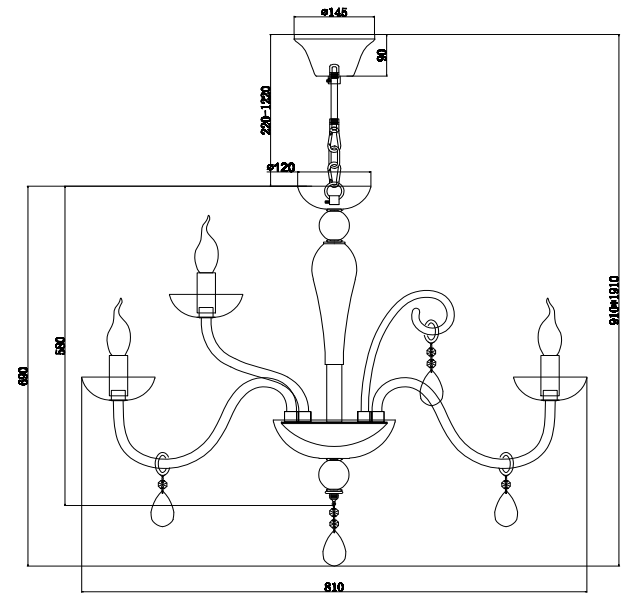

## DIA011PL-15W

15 x E14 (40W)

Model: DIA011PL-15W  
Collection: Diamant Crystal  
Series: Cecilia

Ceiling Lamps