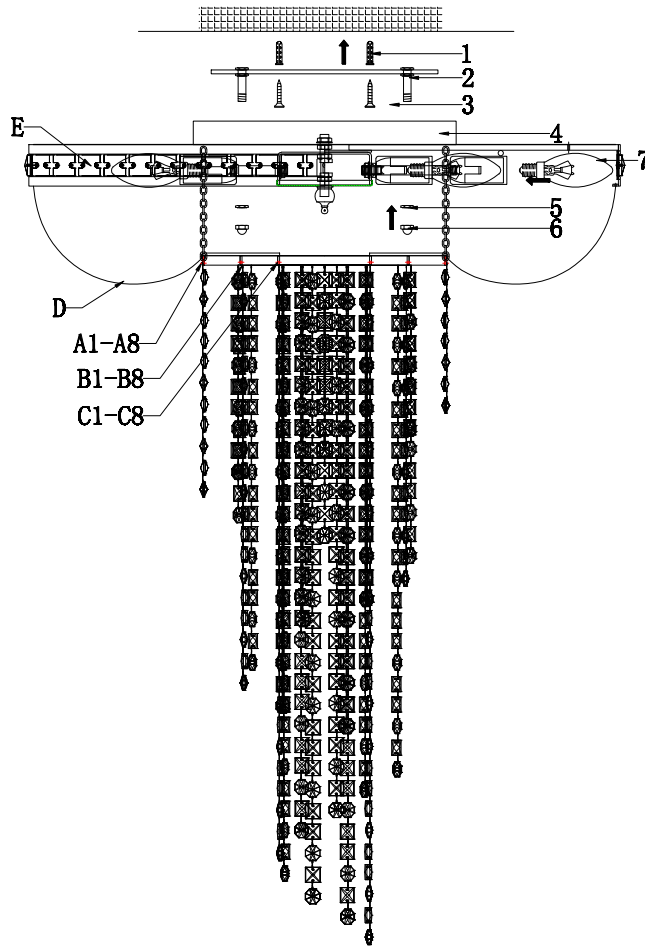

Instruction

DIA009PL-12CH

12 x E14 (60W)

Model: DIA009PL-12CH
Collection: Royal Classic
Series: Tigela

Ceiling Lamps