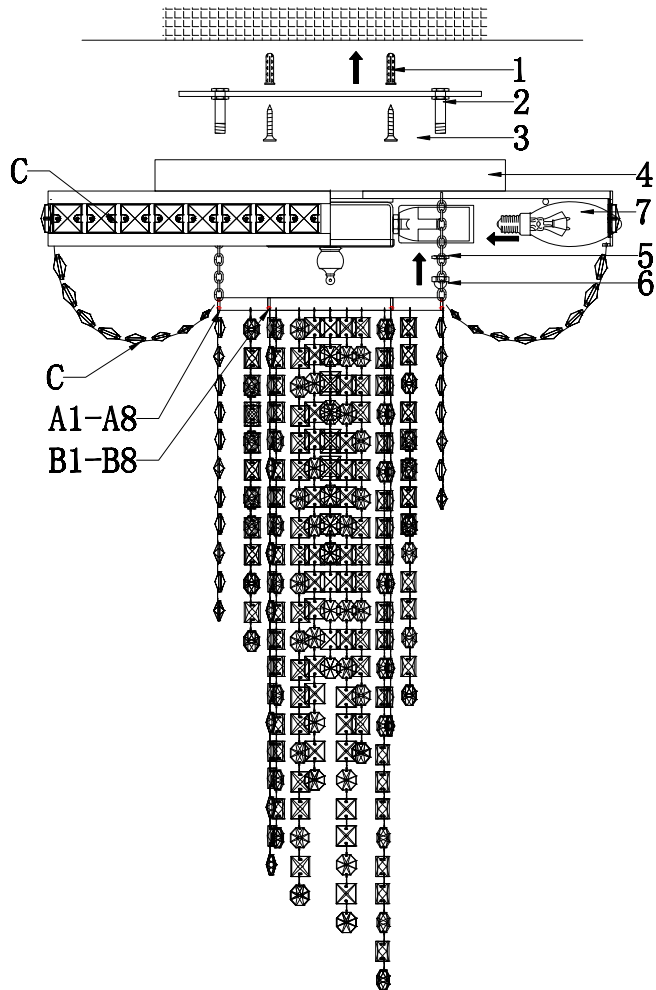

Instruction

DIA009PL-08CH

8 x E14 (60W)

Model: DIA009PL-08CH
Collection: Royal Classic
Series: Tigela

Ceiling Lamps