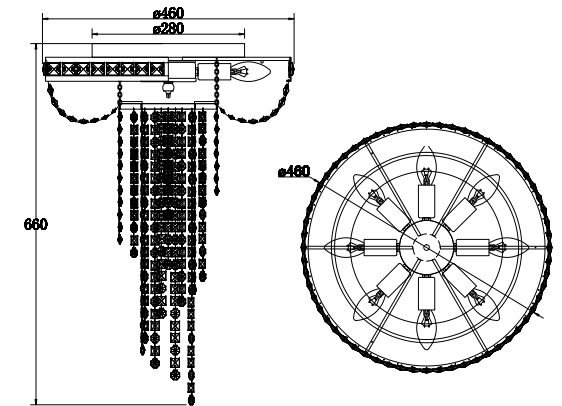

Instruction

DIA009PL-08CH

8 x E14 (60W)

Model: DIA009PL-08CH
Collection: Royal Classic
Series: Tigela

Ceiling Lamps