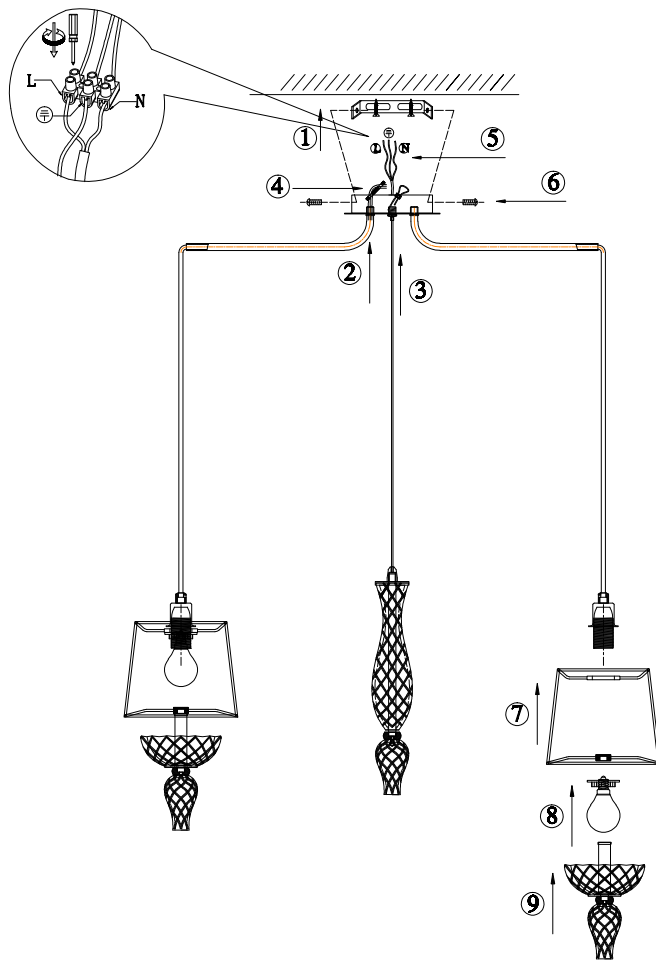

# Instruction

DIA007PL-06CH

6 x E14 (40W)

Model: DIA007PL-06CH  
Collection: Diamant Crystal  
Series: Maddi

Ceiling Lamps