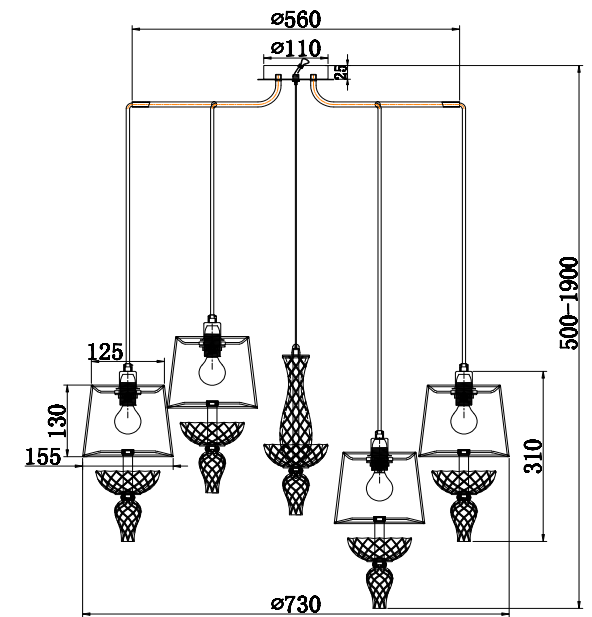

# Instruction

DIA007PL-06CH

6 x E14 (40W)

Model: DIA007PL-06CH  
Collection: Diamant Crystal  
Series: Maddi

Ceiling Lamps