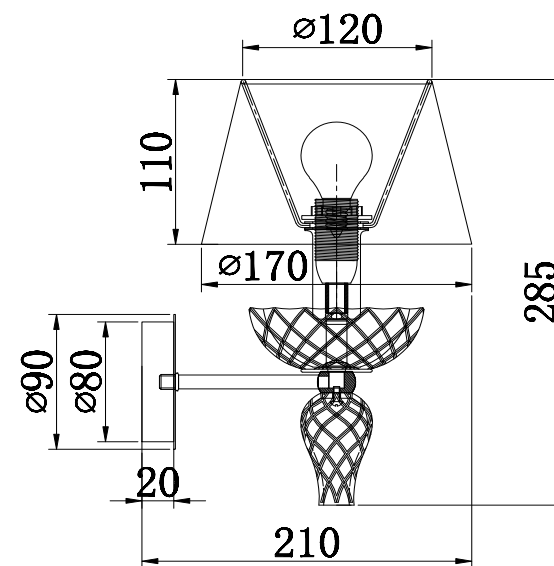

Instruction

DIA006WL-01CH

1 x E14 (40W)

Model: DIA006WL-01CH
Collection: Diamant Crystal
Series: Maddi

Wall Lamps