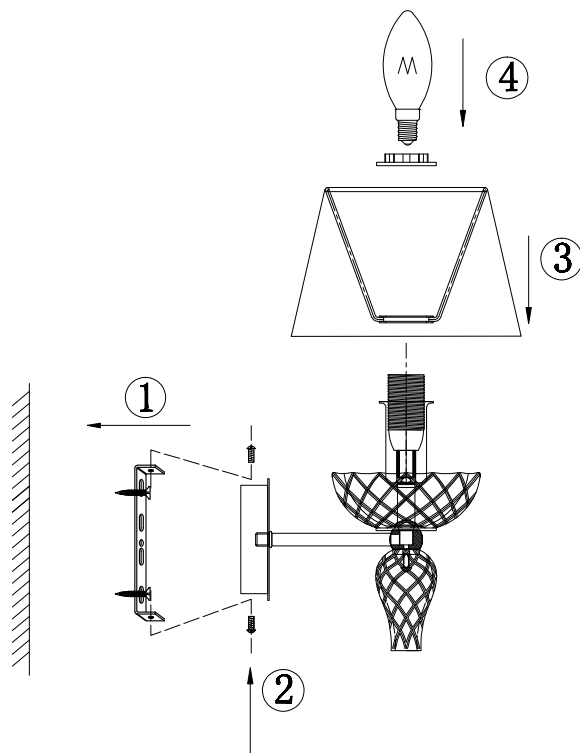

Instruction

DIA006WL-01CH

1 x E14 (40W)

Model: DIA006WL-01CH
Collection: Diamant Crystal
Series: Maddi

Wall Lamps