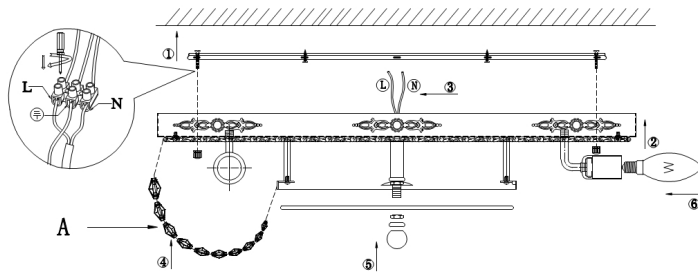

Instruction

Collection: DIAMANT CRYSTAL

Series: GARDA

Model: DIA001-06-WG

Ceiling

A=60

- Ceiling

6 x E14 (60W)