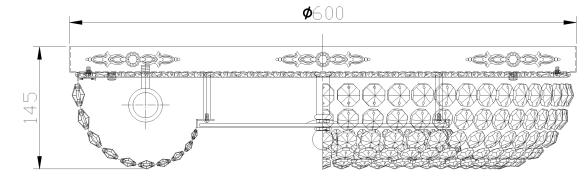

Instruction

Collection: DIAMANT CRYSTAL

Series: GARDA

Model: DIA001-06-WG

Ceiling

A=60

- Ceiling

6 x E14 (60W)