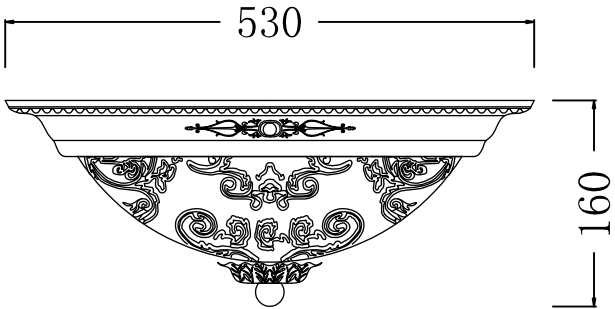

Instruction

Collection: Geometry
Series: Diametrik
Model: CL907-06-W
Ceiling

6 x E27 (40w)

MAYTONI
DECORATIVE LIGHTING

www.maytoni.de