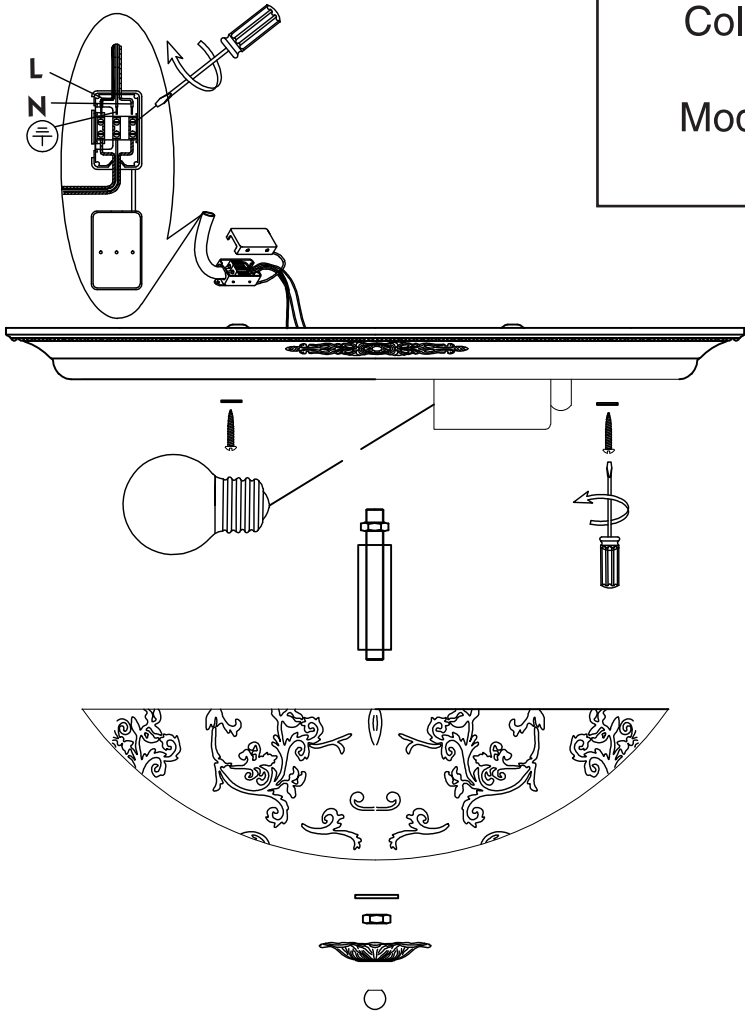

Instruction

Collection: Geometry
Series: Diametrik
Model: CL907-06-W
Ceiling

6 x E27 (40w)

MAYTONI
DECORATIVE LIGHTING

www.maytoni.de