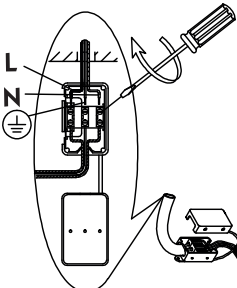

Instruction

Collection: Geometry
Series: Diametrik
Model: CL907-03-W
Ceiling

3 x E27 (40w)

MAYTONI
DECORATIVE LIGHTING

www.maytoni.de