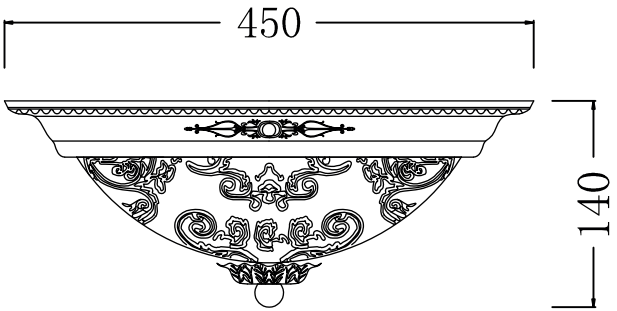

Instruction

Collection: Geometry
Series: Diametrik
Model: CL907-03-W
Ceiling

3 x E27 (40w)

MAYTONI
DECORATIVE LIGHTING

www.maytoni.de