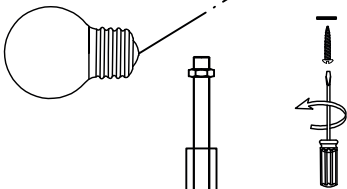

Instruction

Collection: Geometry
Series: Diametrik
Model: CL907-03-W
Ceiling

3 x E27 (40w)

MAYTONI
DECORATIVE LIGHTING

www.maytoni.de