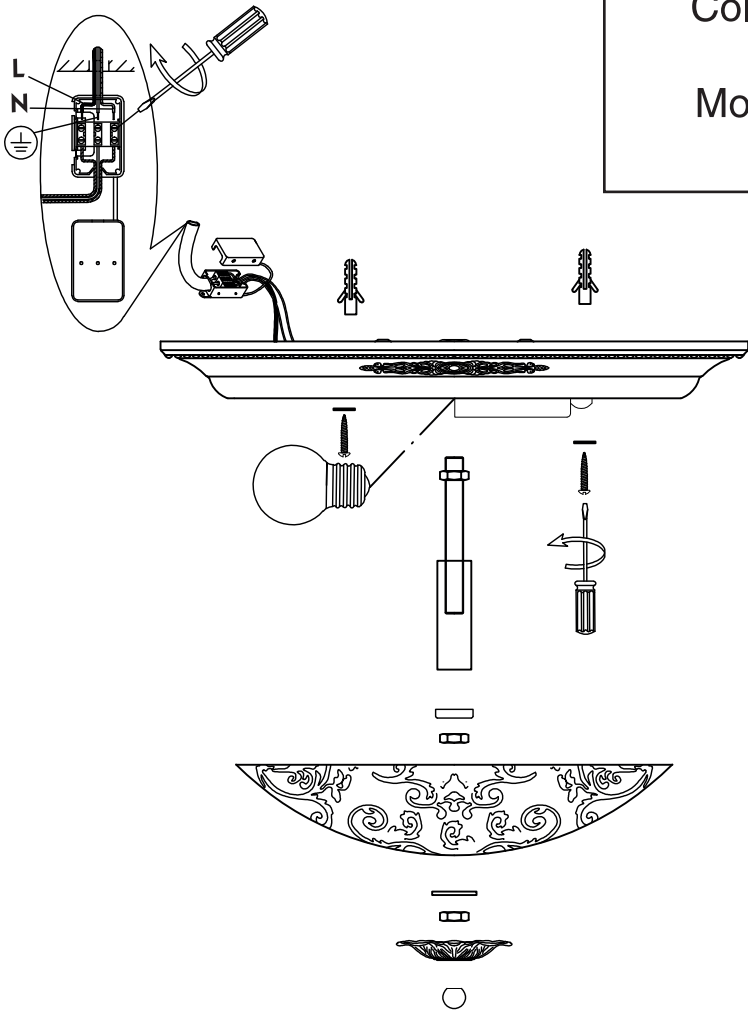

Instruction

Collection: Geometry
Series: Diametrik
Model: CL907-02-R
Ceiling

2 x E14 (40w)

MAYTONI
DECORATIVE LIGHTING
www.maytoni.de