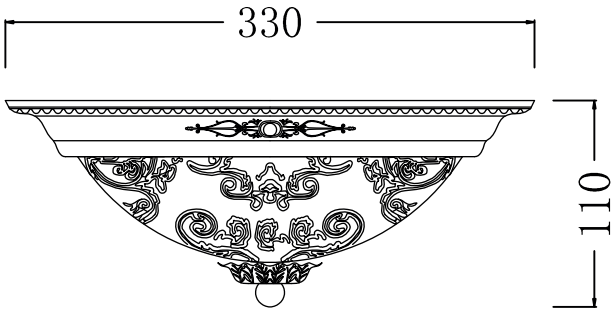

Instruction

Collection: Geometry
Series: Diametrik
Model: CL907-02-R
Ceiling

2 x E14 (40w)

MAYTONI
DECORATIVE LIGHTING
www.maytoni.de