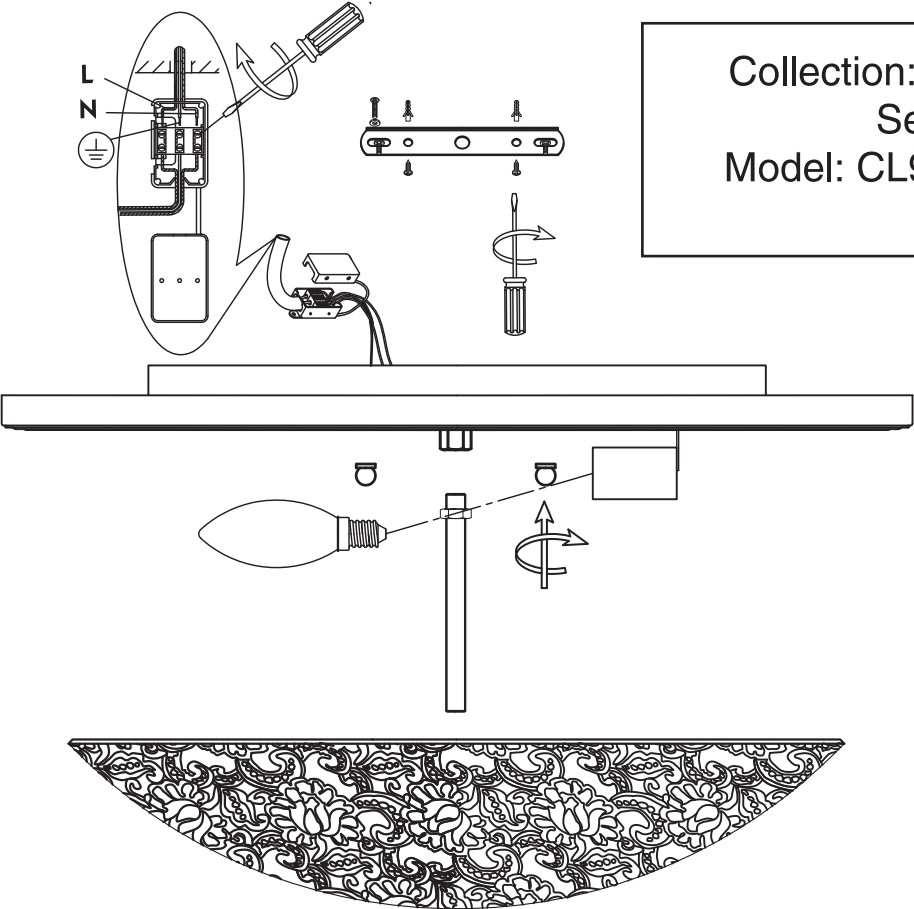

Instruction

Collection: Geometry
Series: Aritos
Model: CL906-04-W
Ceiling

 – Ceiling

4 x E27 (40w)

MAYTONI
DECORATIVE LIGHTING

www.maytoni.de