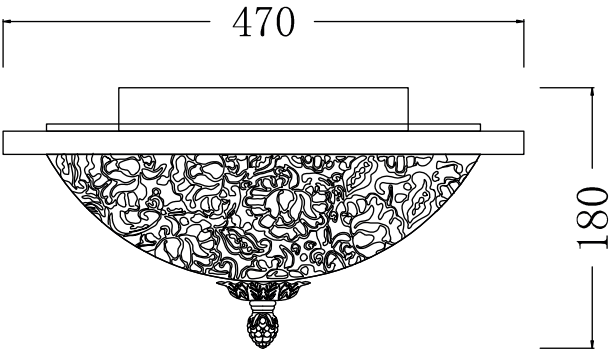

Instruction

Collection: Geometry
Series: Aritos
Model: CL906-04-W
Ceiling

 – Ceiling

4 x E27 (40w)

MAYTONI
DECORATIVE LIGHTING

www.maytoni.de