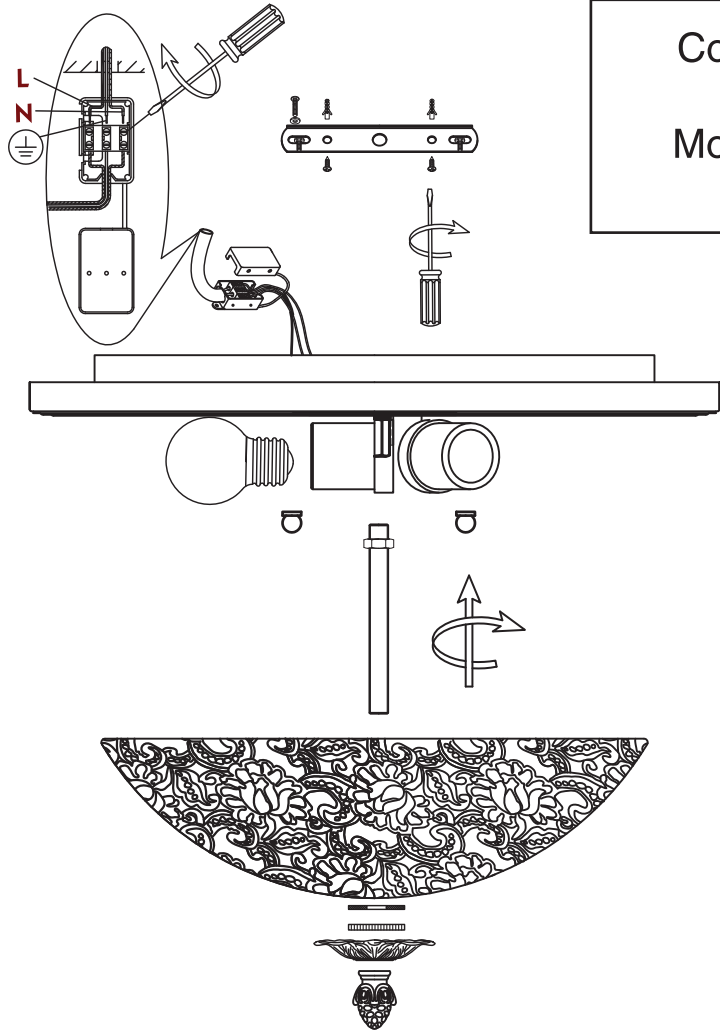

Instruction

Collection: Geometry
Series: Aritos
Model: CL906-03-W
Ceiling

3 x E27 (40w)

MAYTONI
DECORATIVE LIGHTING

www.maytoni.de