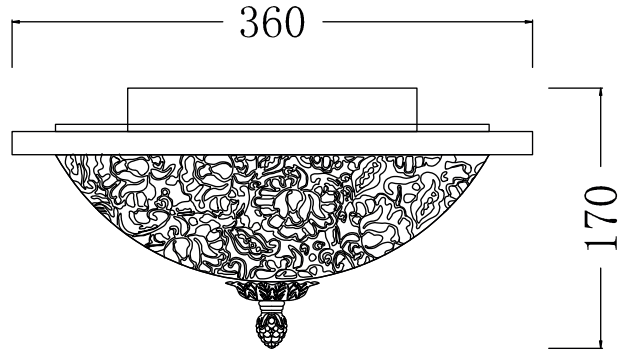

Instruction

Collection: Geometry
Series: Aritos
Model: CL906-03-W
Ceiling

3 x E27 (40w)

MAYTONI
DECORATIVE LIGHTING

www.maytoni.de