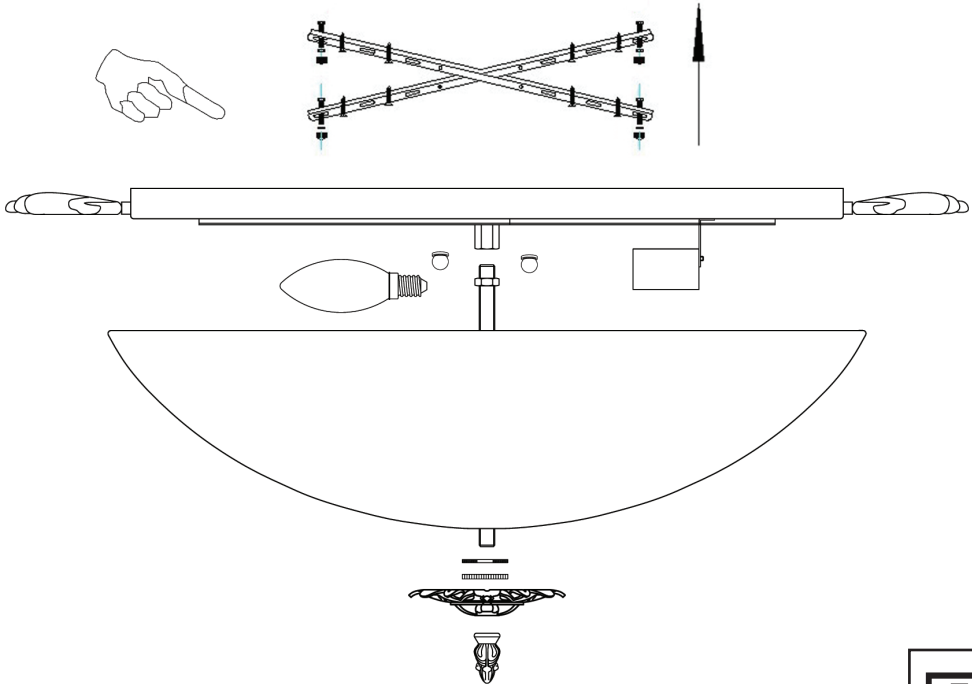

# Instruction

Collection: Geometry  
Series: Speria  
Model: CL900-03-R  
Ceiling

420

160

  
3 x E14 (40w)

**MAYTONI**  
DECORATIVE LIGHTING

[www.maytoni.de](http://www.maytoni.de)