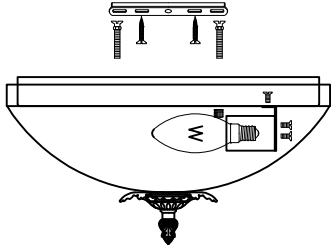

# Instruction

Collection: Geometry  
Series: Speria  
Model: CL900-03-R  
Ceiling

420

160

  
3 x E14 (40w)

**MAYTONI**  
DECORATIVE LIGHTING

[www.maytoni.de](http://www.maytoni.de)