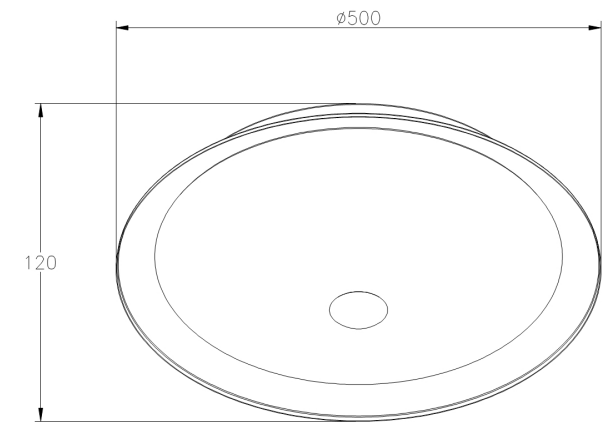

Instruction

Collection: CEILING & WALL

Series: EULER

Model: CL815-PT50-G

Wall & ceiling

- Wall &
ceiling

max 24W
1440 LM

MAYTONI
DECORATIVE LIGHTING