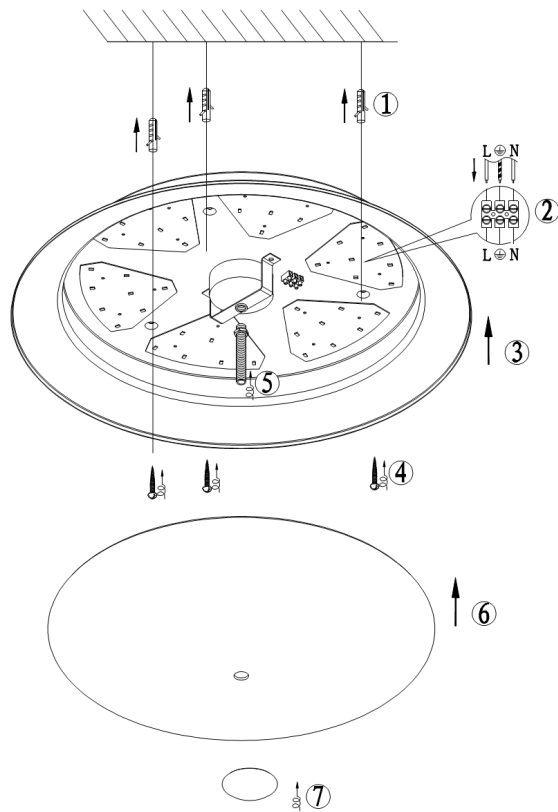

Instruction

Collection: CEILING & WALL

Series: EULER

Model: CL815-PT50-G

Wall & ceiling

- Wall &
ceiling

max 24W
1440 LM

MAYTONI
DECORATIVE LIGHTING