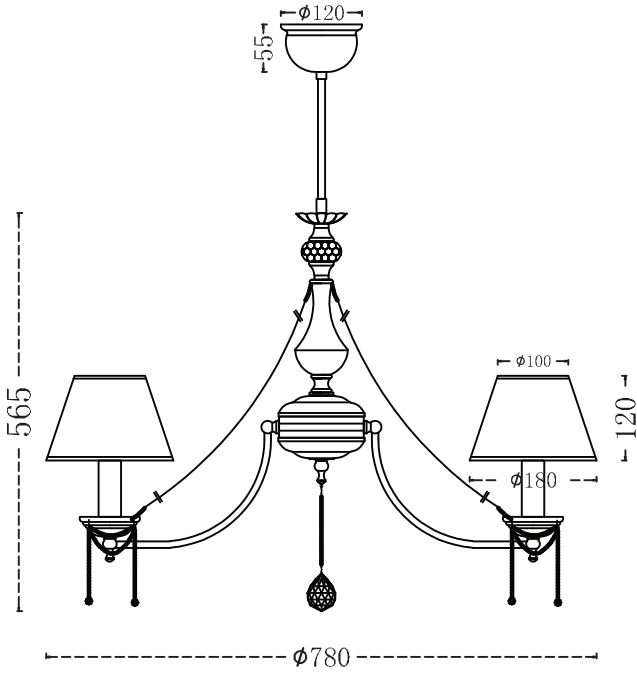

Instruction

Collection: Royal Classic
 Series: Chester
 Model: CL0100-08-R
 Suspended

 8 x E14 (60w)

MAYTONI
 DECORATIVE LIGHTING

www.maytoni.de