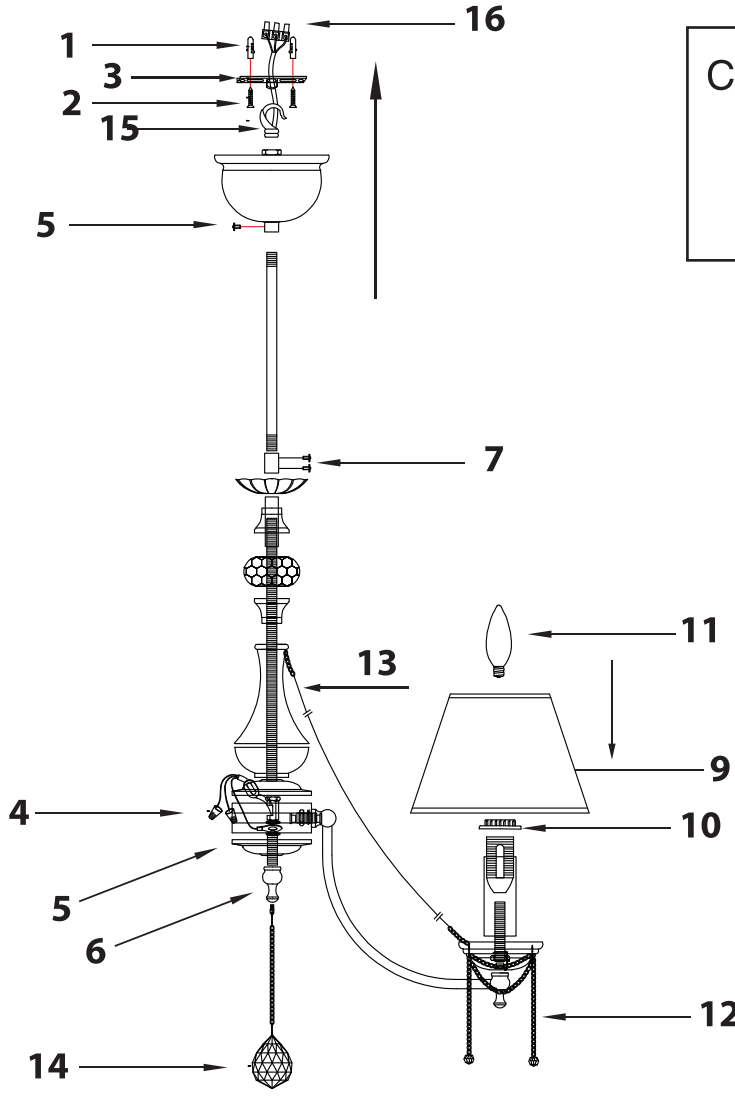

Instruction

Collection: Royal Classic
 Series: Chester
 Model: CL0100-08-R
 Suspended

 8 x E14 (60w)

MAYTONI
 DECORATIVE LIGHTING

www.maytoni.de