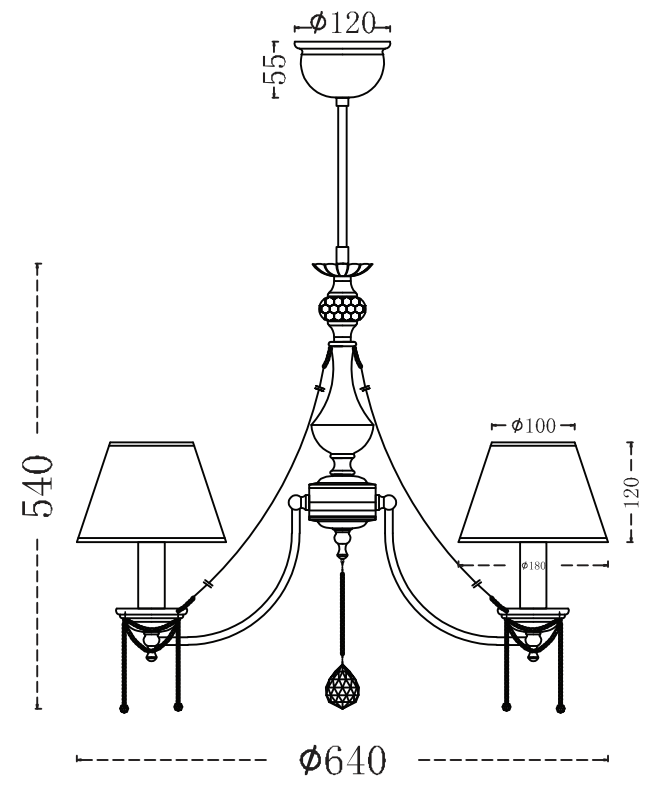

Instruction

Collection: Royal Classic
 Series: Chester
 Model: CL0100-05-R
 Suspended

 5 x E14 (60w)

MAYTONI
 DECORATIVE LIGHTING
www.maytoni.de