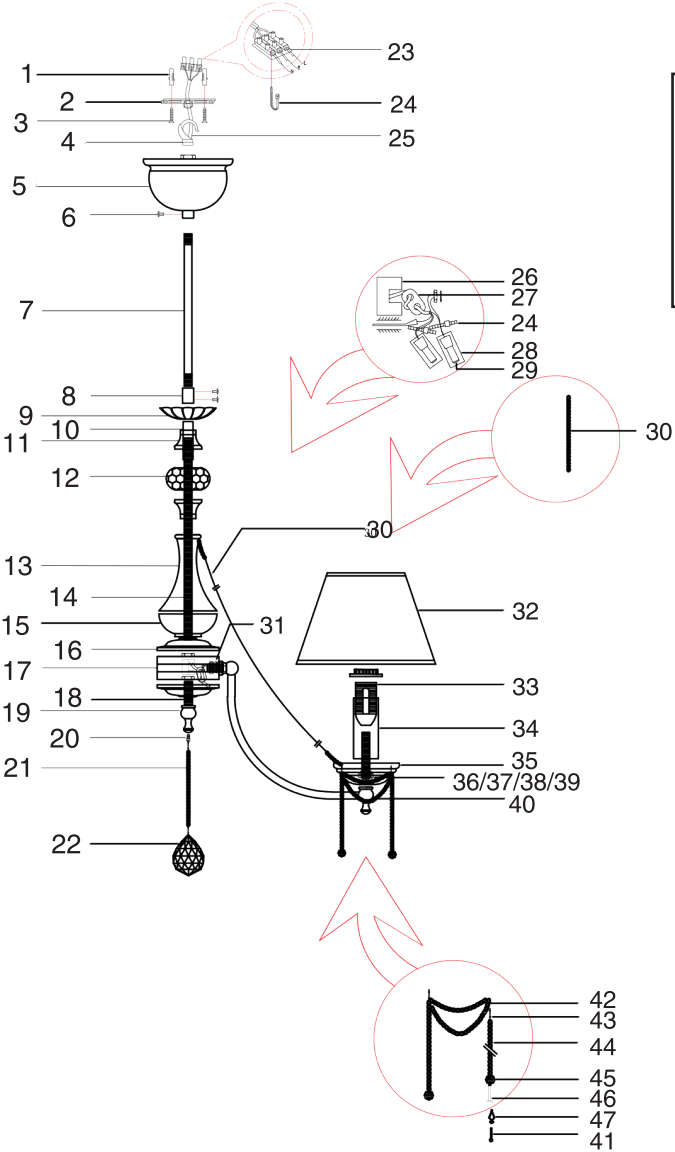

Instruction

Collection: Royal Classic
 Series: Chester
 Model: CL0100-05-R
 Suspended

 5 x E14 (60w)

MAYTONI
 DECORATIVE LIGHTING
www.maytoni.de