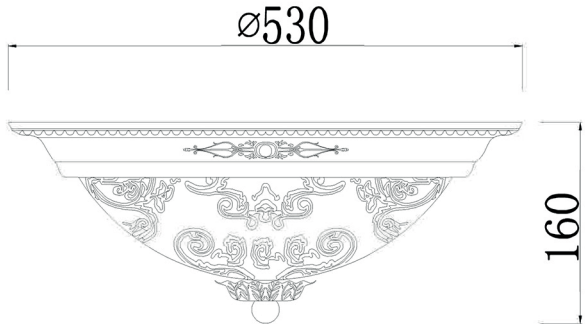

# Instruction

Collection: Wall & Ceiling  
Series: Diametrik  
Model: C907-CL-06-R  
Ceiling lamp

  
6 x E27 (40w)

**MAYTONI**  
DECORATIVE LIGHTING  
[www.maytoni.de](http://www.maytoni.de)