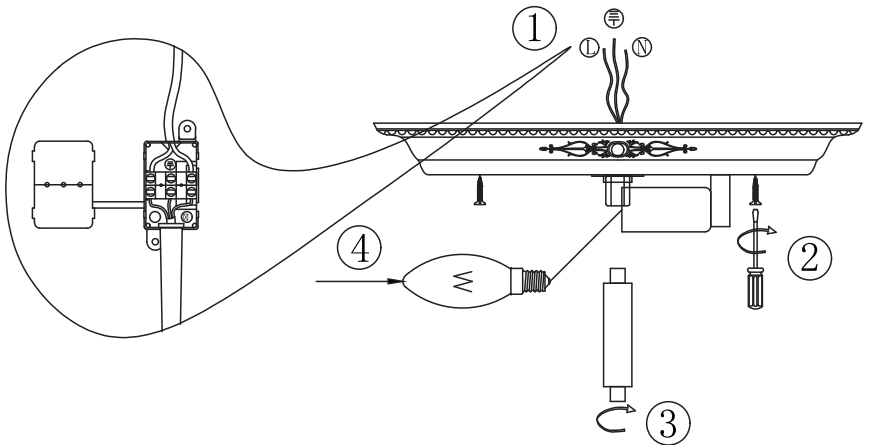

# Instruction

Collection: Wall & Ceiling  
Series: Diametrik  
Model: C907-CL-06-R  
Ceiling lamp

  
6 x E27 (40w)

**MAYTONI**  
DECORATIVE LIGHTING  
[www.maytoni.de](http://www.maytoni.de)