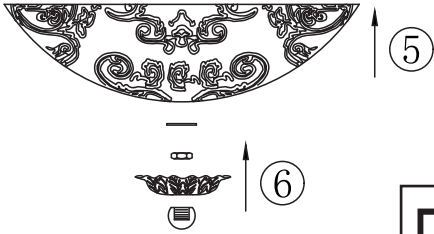

# Instruction

Collection: Wall & Ceiling  
Series: Diametrik  
Model: C907-CL-06-R  
Ceiling lamp

  
6 x E27 (40w)

**MAYTONI**  
DECORATIVE LIGHTING  
[www.maytoni.de](http://www.maytoni.de)