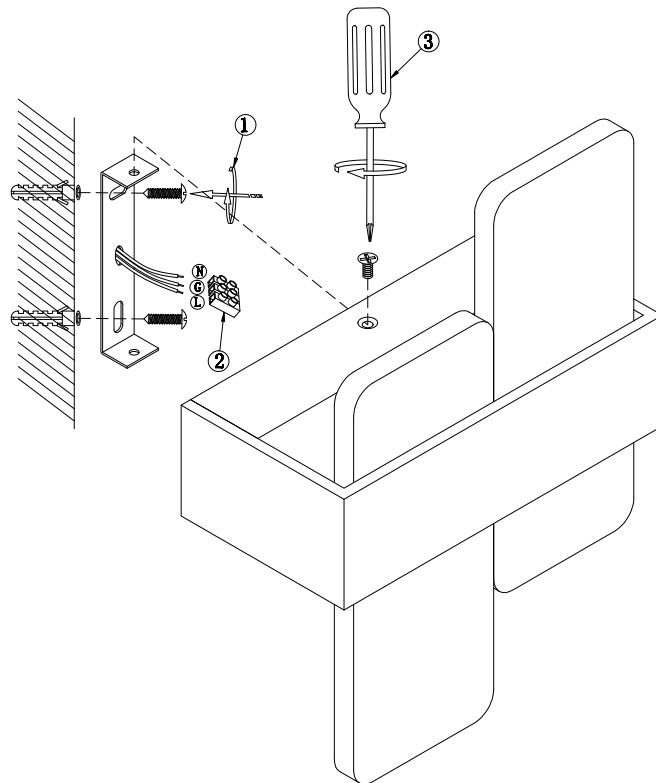

Instruction

C817WL-L6W

MAX 6W
450 Lumen

Model: C817WL-L6W
Collection: Ceiling & Wall
Series: Mix

Wall Lamps