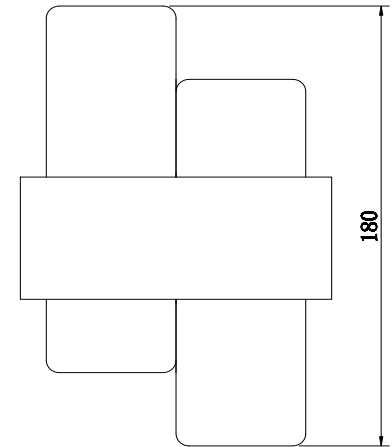

Instruction

C817WL-L6W

MAX 6W
450 Lumen

Model: C817WL-L6W
Collection: Ceiling & Wall
Series: Mix

Wall Lamps