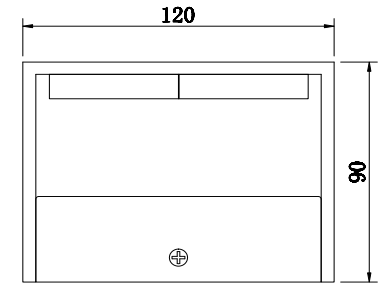

Instruction

C817WL-L6W

MAX 6W
450 Lumen

Model: C817WL-L6W
Collection: Ceiling & Wall
Series: Mix

Wall Lamps