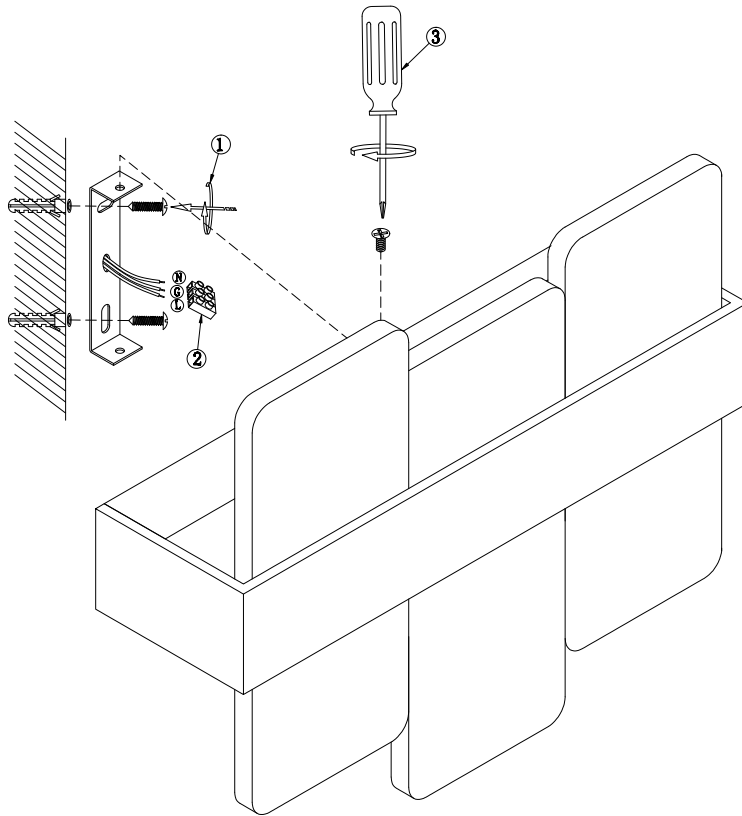

## C817WL-L12W

MAX 12W  
1000 Lumen

Model: C817WL-L12W  
Collection: Ceiling & Wall  
Series: Mix

Wall Lamps