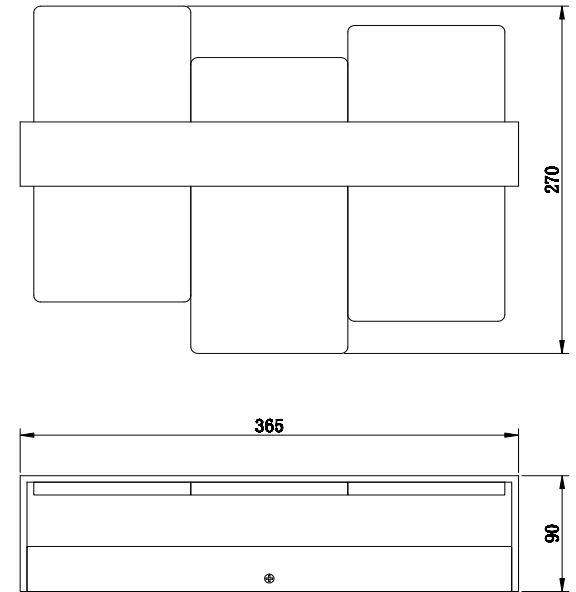

## C817WL-L12W

MAX 12W  
1000 Lumen

Model: C817WL-L12W  
Collection: Ceiling & Wall  
Series: Mix

Wall Lamps