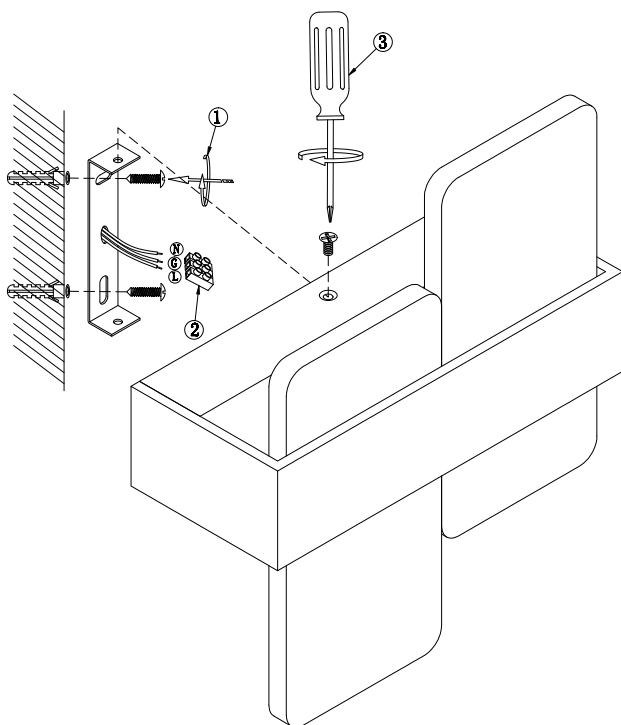

Instruction

C817WL-L10W

MAX 10W
900 Lumen

Model: C817WL-L10W
Collection: Ceiling & Wall
Series: Mix

Wall Lamps