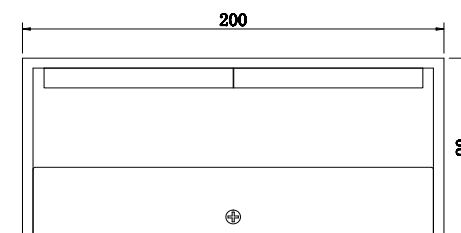

Instruction

C817WL-L10W

MAX 10W
900 Lumen

Model: C817WL-L10W
Collection: Ceiling & Wall
Series: Mix

Wall Lamps