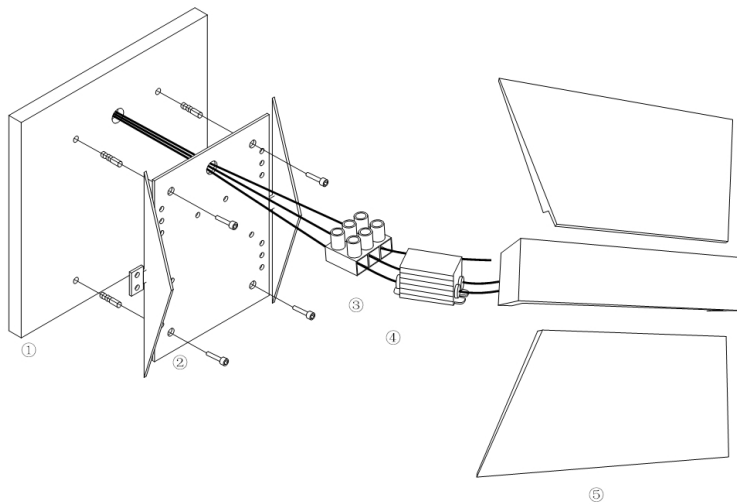

Instruction

Collection: CEILING & WALL

Series: TRAME

Model: C805WL-L7B

Wall

- Wall

max 7W
380 LM

MAYTONI
DECORATIVE LIGHTING