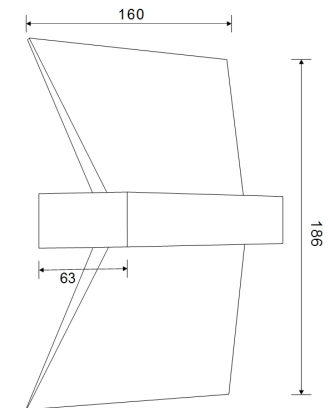

Instruction

Collection: CEILING & WALL

Series: TRAME

Model: C805WL-L7B

Wall

- Wall

max 7W
380 LM

MAYTONI
DECORATIVE LIGHTING