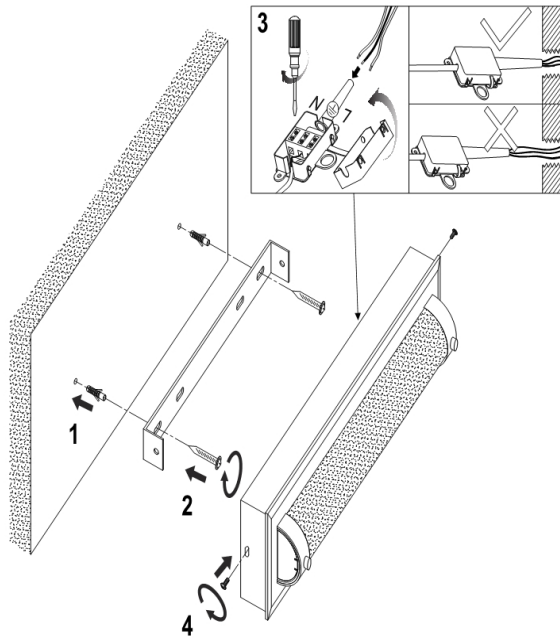

Instruction

Collection: MODERN
Series: PLASMA
Model: C444-WL-01-13W-N
Wall & ceiling

- Wall & ceiling

max 13W
910 LM

MAYTONI
DECORATIVE LIGHTING

www.maytoni.de