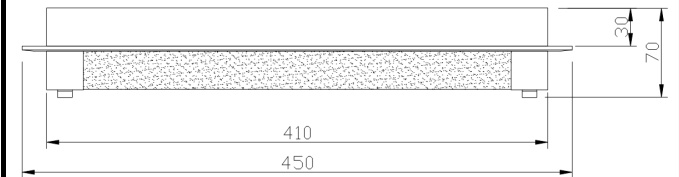

Instruction

Collection: MODERN
Series: PLASMA
Model: C444-WL-01-13W-N
Wall & ceiling

- Wall & ceiling

max 13W
910 LM

MAYTONI
DECORATIVE LIGHTING

www.maytoni.de