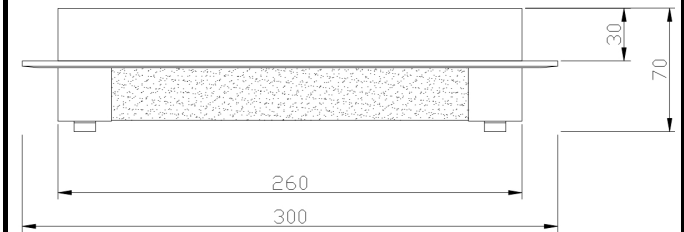

Instruction

Collection: MODERN
Series: PLASMA
Model: C444-WL-01-08W-N
Wall & ceiling

- Wall & ceiling

max 8W
560 LM

MAYTONI
DECORATIVE LIGHTING

www.maytoni.de