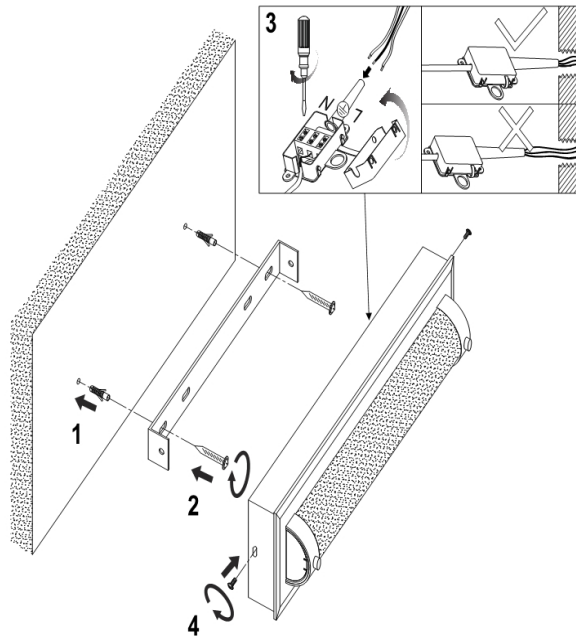

Instruction

Collection: MODERN
Series: PLASMA
Model: C444-WL-01-08W-N
Wall & ceiling

- Wall & ceiling

max 8W
560 LM

MAYTONI
DECORATIVE LIGHTING

www.maytoni.de