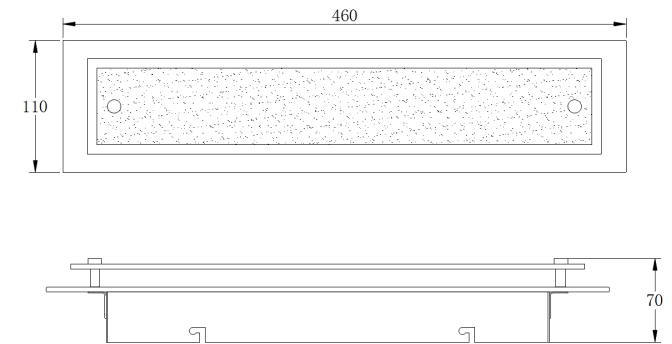

Instruction

Collection: CEILING & WALL

Series: ANSON

Model: C311-WL-01-6W-WB

Wall

- Wall

max 6W
403 LM

MAYTONI
DECORATIVE LIGHTING