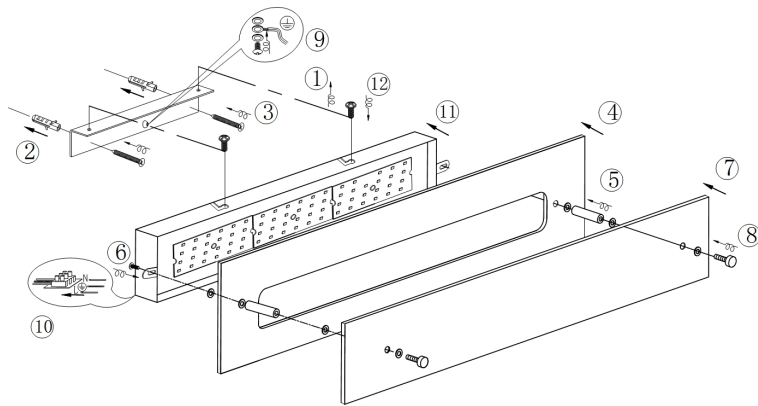

Instruction

Collection: CEILING & WALL

Series: ANSON

Model: C311-WL-01-6W-WB

Wall

- Wall

max 6W
403 LM

MAYTONI
DECORATIVE LIGHTING