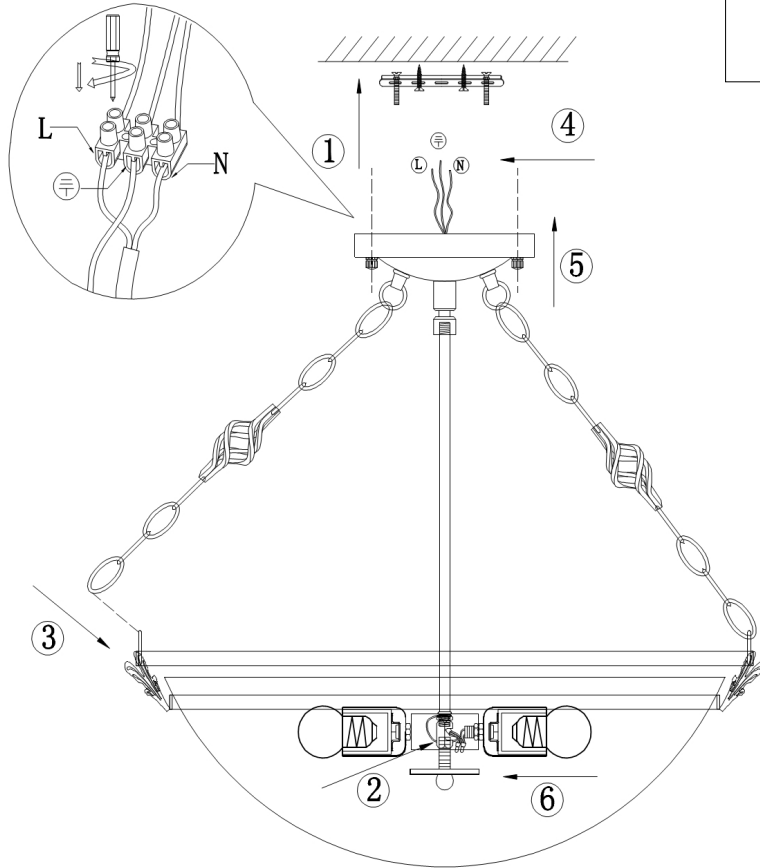

# Instruction

Collection: CEILING & WALL

Series: COMBINARE

Model: C232-PL-04-R

Ceiling

- Ceiling

4 x E27 (60W)

**MAYTONI**  
DECORATIVE LIGHTING