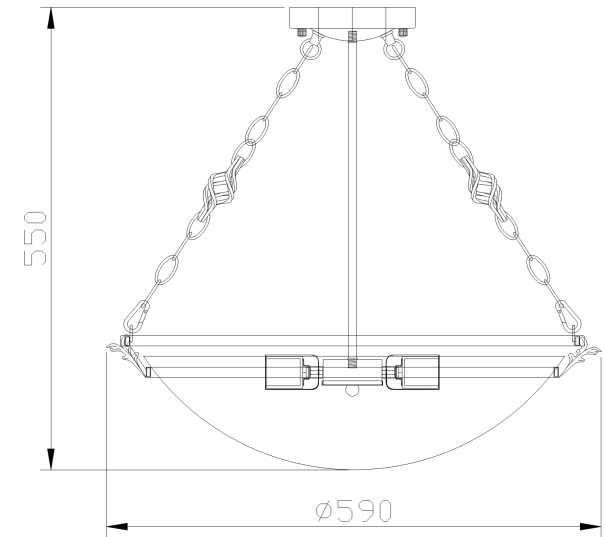

# Instruction

Collection: CEILING & WALL

Series: COMBINARE

Model: C232-PL-04-R

Ceiling

- Ceiling

4 x E27 (60W)

**MAYTONI**  
DECORATIVE LIGHTING