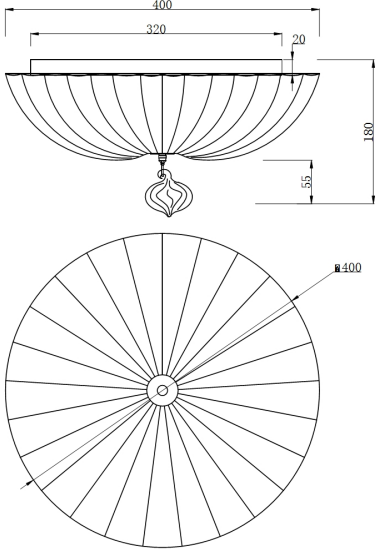

Instruction

Collection: CEILING & WALL

Series: SIENNA

Model: C216-CL-03-N

Ceiling

- Ceiling

3 x E27 (60W)

MAYTONI
DECORATIVE LIGHTING