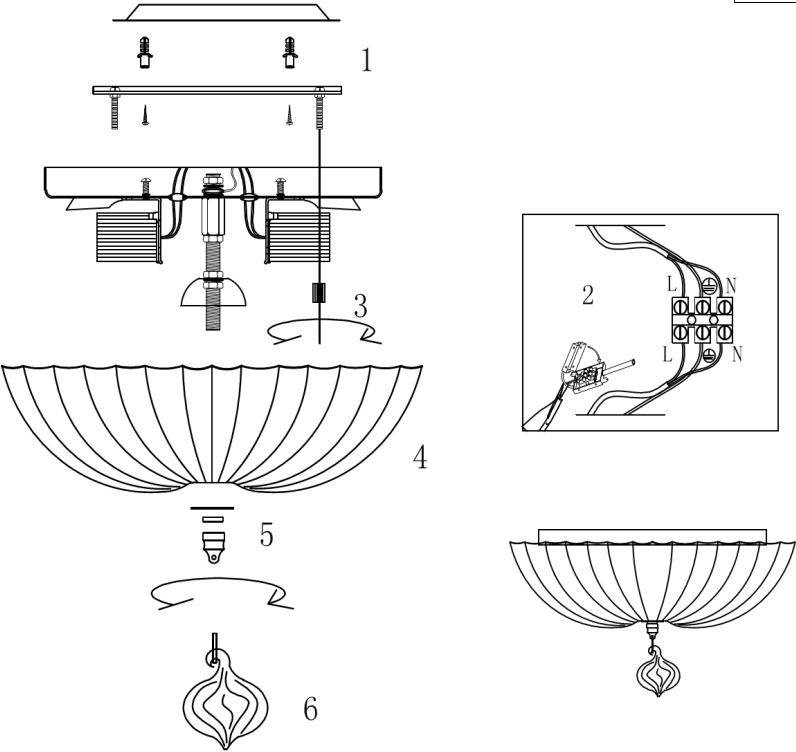

Instruction

Collection: CEILING & WALL

Series: SIENNA

Model: C216-CL-03-N

Ceiling

- Ceiling

3 x E27 (60W)

MAYTONI
DECORATIVE LIGHTING